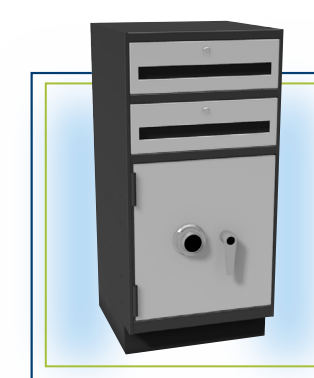

H403

500 Series Locker Units (sit down height of 27 1/2")

- **H501** – 2 drawer sit-down with 1 locker cabinet
- **H502** – 1 drawer sit-down with 2 locker cabinet
- **H503** – 1 drawer sit-down with 1 locker