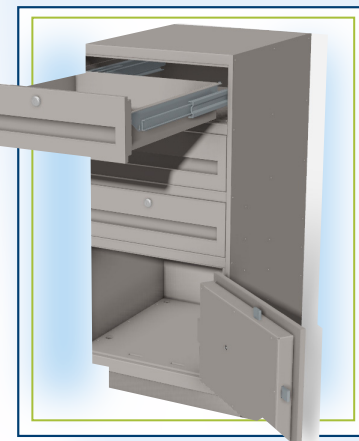

Cash Tray - 6 compartment

Cash Tray - 10 compartment

Locking lid; Tray sold separately

Coin Scoop - 3 compartment

Coin Sorter Tray

Custom Cabinet  
Designs Available

7775 Cooper Road • Cincinnati, Ohio 45242  
513-874-3733  
[www.HamiltonSecurity.com](http://www.HamiltonSecurity.com)

Hamilton Undercounter Solutions Systems are designed to offer security, yet complement the interior design of your facilities. They are both attractive and functional.

- All of the units bodies are fully constructed with 16 gauge steel
- Replaceable drawer fronts
- Drawers include standard keylock
- Reversible cabinet and locker door swing
- Standup units are 38in tall by 18in wide with included 4in Base
- Sit down units are 27-1/2in tall by 18in wide (No base included)
- Lockers include full 1/4in thick body and 1/2in thick door construction
- Lockers include standard combination lock
- Bases include four leveling feet with 1-1/2in adjustment
- Optional stainless steel front panels available at no additional cost
- Standard colors: tan, putty, beige, charcoal grey, black, Gunnebo blue
- Custom colors available on request
- All drawers completely made of steel

#### 100 Series Cabinet Units (Stand up height of 38")

- **H100** – 5 drawer stand-up
- **H101** – 3 drawer stand-up with 2 drawer cabinet
- **H102** – 2 drawer stand-up with 2 drawer cabinet
- **H103** – 2 drawer stand-up with 1 cabinet