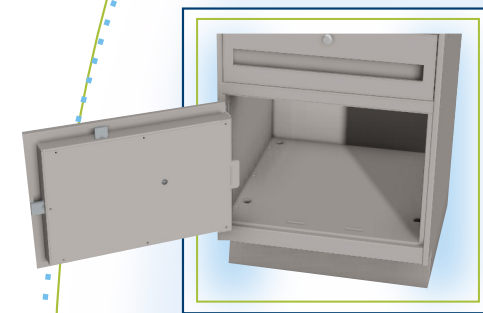

Cash Tray - 6 compartment

Cash Tray - 10 compartment

Locking lid; Tray sold separately

Coin Scoop - 3 compartment

Coin Sorter Tray

Custom Cabinet  
Designs Available

7775 Cooper Road • Cincinnati, Ohio 45242  
513-874-3733  
[www.HamiltonSecurity.com](http://www.HamiltonSecurity.com)

Hamilton Undercounter Solutions Systems are designed to offer security, yet complement the interior design of your facilities. They are both attractive and functional.

- All of the units bodies are fully constructed with 16 gauge steel
- Replaceable drawer fronts
- Drawers include standard keylock
- Reversible cabinet and locker door swing
- Standup units are 38in tall by 18in wide with included 4in Base
- Sit down units are 27-1/2in tall by 18in wide (No base included)
- Lockers include full 1/4in thick body and 1/2in thick door construction
- Lockers include standard combination lock
- Bases include four leveling feet with 1-1/2in adjustment
- Optional stainless steel front panels available at no additional cost
- Standard colors: tan, putty, beige, charcoal grey, black, Gunnebo blue
- Custom colors available on request
- All drawers completely made of steel

#### 100 Series Cabinet Units (Stand up height of 38")

- **H100** – 5 drawer stand-up
- **H101** – 3 drawer stand-up with 2 drawer cabinet
- **H102** – 2 drawer stand-up with 2 drawer cabinet
- **H103** – 2 drawer stand-up with 1 cabinet