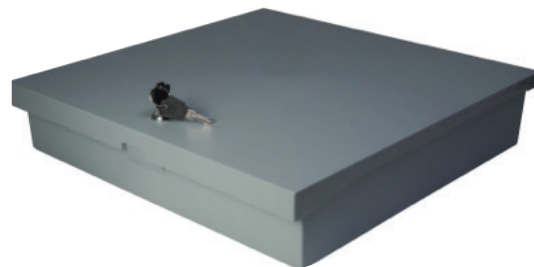

Cash Tray - 6 compartment

Cash Tray - 10 compartment

Locking lid; Tray sold separately

Coin Scoop - 3 compartment

Coin Sorter Tray

Custom Cabinet  
Designs Available

7775 Cooper Road • Cincinnati, Ohio 45242  
513-874-3733  
[www.HamiltonSecurity.com](http://www.HamiltonSecurity.com)

Hamilton Undercounter Solutions Systems are designed to offer security, yet complement the interior design of your facilities. They are both attractive and functional.

- All of the units bodies are fully constructed with 16 gauge steel
- Replaceable drawer fronts
- Drawers include standard keylock
- Reversible cabinet and locker door swing
- Standup units are 38in tall by 18in wide with included 4in Base
- Sit down units are 27-1/2in tall by 18in wide (No base included)
- Lockers include full 1/4in thick body and 1/2in thick door construction
- Lockers include standard combination lock
- Bases include four leveling feet with 1-1/2in adjustment
- Optional stainless steel front panels available at no additional cost
- Standard colors: tan, putty, beige, charcoal grey, black, Gunnebo blue
- Custom colors available on request
- All drawers completely made of steel