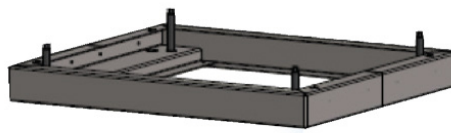

LOCKER SERIES

400 Series Locker Units (stand up height of 38")

B401 - 3 drawer stand-up with 1 locker cabinet

B402 - 2 drawer stand-up with 2 locker cabinet

B403 - 2 drawer stand-up with 1 locker

500 Series Locker Units (stand up height of 27-1/2")

B501 - 2 drawer sit-down with 1 locker cabinet

B502 - 1 drawer sit-down with 2 locker cabinet

B503 - 1 drawer sit-down with 1 locker

BASE OPTIONS

4" high base with leveling feet

2" high base with leveling feet

CASH TRAYS & ACCESSORIES

4 compartment/10 compartment cash trays

Locking lid; Tray sold separately

Coin scoop - 3 compartment
Custom cabinet designs available

Coin sorter tray