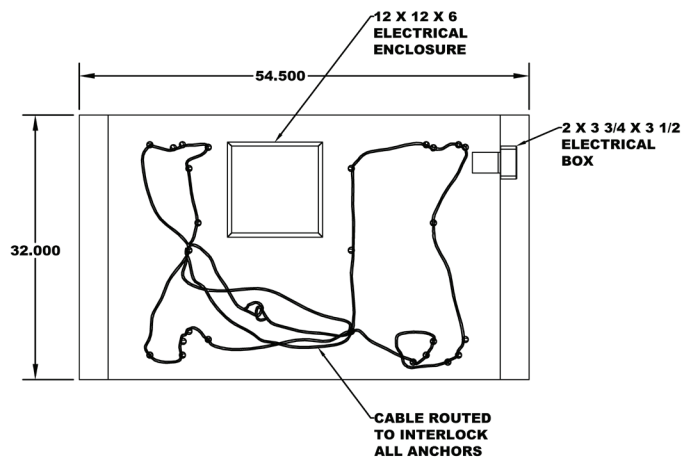

FEATURES

- ANCHORING SYSTEM
- PREVENTS REMOVAL OF ATM
- 1" INCREASE IN SAFE HEIGHT

COMPATIBLE WITH THE FOLLOWING MODELS OF ATMS:

- NCR 6638
- WINCOR 2350
- DIEBOLD 750
- NAUTILUS HYOSUNG