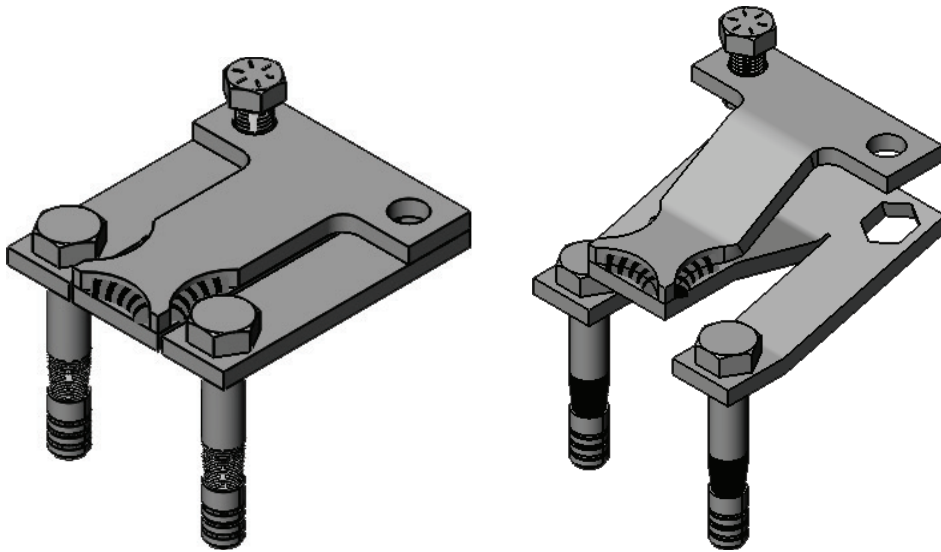

Safe Anchoring System and ATM Security Plate

Simple installation with reliable
security

est. 1967

HAMILTON

CUSTOM MADE SECURITY

SAS-H-KIT

Hamilton's Safe Anchoring System is a great way to add even more security to your safe. These strong plates outperform more traditional anchoring methods and ward off attack and removal attempts. It's universal design allows it to be easily installed on a number of models.

INNOVATIVE DESIGN BENEFITS

- UNIVERSAL DESIGN
- USES EXISTING MOUNTING HOLES IN SAFE
- MAINTENANCE FREE
- SMALL FOOTPRINT
- SIMPLE INSTALLATION
- OUTPERFORMS TRADITIONAL ANCHORING METHODS

FEATURES

- ANCHORING SYSTEM
- PREVENTS REMOVAL OF SAFE
- WARDS OFF ATTACK IMPACT
- 1" INCREASE IN SAFE HEIGHT

KIT INCLUDES:

- 4 - ANCHOR PLATES
- 8 - 1" CONCRETE ANCHORS
- 4 - 1" HEX NUTS
- 4 - 1" * 1-1/2" HEX BOLTS

SECURE SAFE TO ANCHOR PLATES

- 1) Place safe on top of anchor plates aligning anchor holes with plates
- 2) Use 1" bolts with length to fit safe thickness
 - a. Bolts should extend from bottom of safe 1". To find length needed, add 1" to wall thickness of safe. If needed, washers can be used with longer bolts.

96-578 ATM Plate

Hamilton's ATM Security Plate can add even more security to your existing ATM. This plate is cast into the ATM's concrete pad, ensuring a strong anchor for the machine. It's design allows it to be installed on models from Wincor, Diebold, NCR, and Nautilus Hyosung.