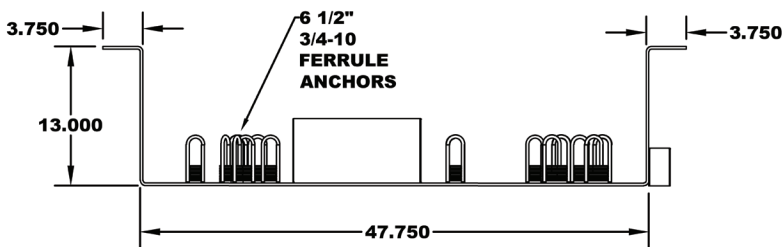

96-578 ATM Plate

Hamilton's ATM Security Plate can add even more security to your existing ATM. This plate is cast into the ATM's concrete pad, ensuring a strong anchor for the machine. It's design allows it to be installed on models from Wincor, Diebold, NCR, and Nautilus Hyosung.

FITS MODELS:

- NCR 6638 = N
- Wincor 2350 = W
- Diebold 750 = D
- Nautilus Hyosung = H

INNOVATIVE DESIGN BENEFITS

- DESIGNED FOR A VARIETY OF ATM MODELS
- USES EXISTING MOUNTING HOLES IN ATM
- MAINTENANCE FREE
- OUTPERFORMS TRADITIONAL ANCHORING METHODS
- CAST INTO CONCRETE PAD FOR INSTALLATION

FEATURES

- ANCHORING SYSTEM
- PREVENTS REMOVAL OF ATM
- 1" INCREASE IN SAFE HEIGHT

COMPATIBLE WITH THE FOLLOWING MODELS OF ATMS:

- NCR 6638
- WINCOR 2350
- DIEBOLD 750
- NAUTILUS HYOSUNG

Manufacturers and providers of the latest in drive-up systems, modular vaults, vault doors, night depositories, physical security containers, alarm systems, safe deposit boxes and surveillance equipment.

1030 Round Bottom Road Milford, OH
45150 Phone: 513.874.3733

hamiltonsecuritysolutions.com