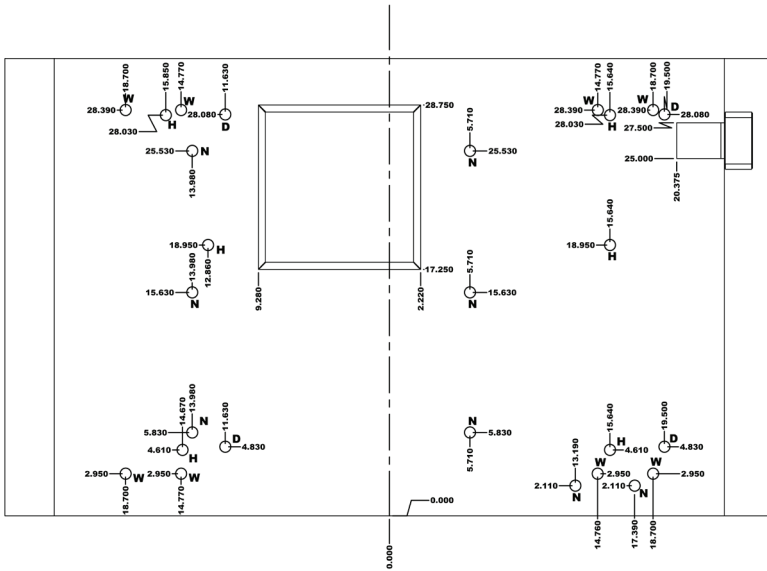

96-578 ATM Plate

Hamilton's ATM Security Plate can add even more security to your existing ATM. This plate is cast into the ATM's concrete pad, ensuring a strong anchor for the machine. It's design allows it to be installed on models from Wincor, Diebold, NCR, and Nautilus Hyosung.

FITS MODELS:

- NCR 6638 = N
- Wincor 2350 = W
- Diebold 750 = D
- Nautilus Hyosung = H

INNOVATIVE DESIGN BENEFITS

- DESIGNED FOR A VARIETY OF ATM MODELS
- USES EXISTING MOUNTING HOLES IN ATM
- MAINTENANCE FREE
- OUTPERFORMS TRADITIONAL ANCHORING METHODS
- CAST INTO CONCRETE PAD FOR INSTALLATION

FEATURES

- ANCHORING SYSTEM
- PREVENTS REMOVAL OF ATM
- 1" INCREASE IN SAFE HEIGHT

COMPATIBLE WITH THE FOLLOWING MODELS OF ATMS:

- NCR 6638
- WINCOR 2350
- DIEBOLD 750
- NAUTILUS HYOSUNG

Manufacturers and providers of the latest in drive-up systems, modular vaults, vault doors, night depositories, physical security containers, alarm systems, safe deposit boxes and surveillance equipment.

1030 Round Bottom Road Milford, OH
45150 Phone: 513.874.3733

hamiltonsecuritysolutions.com