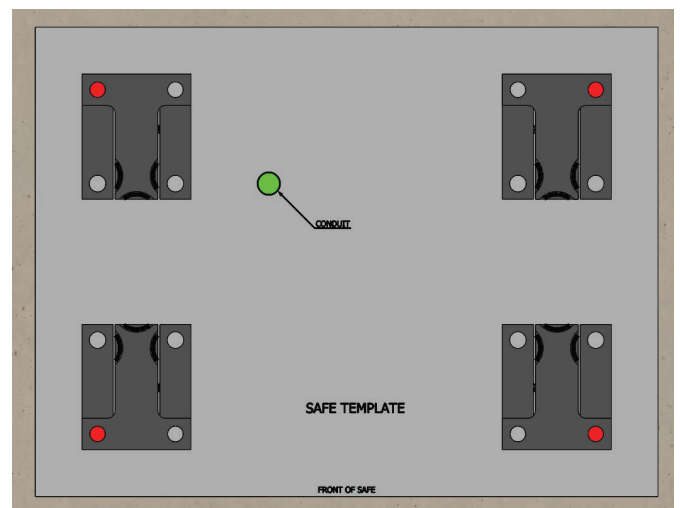

Safe Anchoring System and ATM Security Plate

Simple installation with reliable
security

est. 1967

HAMILTON

CUSTOM MADE SECURITY

SAS-H-KIT

Hamilton's Safe Anchoring System is a great way to add even more security to your safe. These strong plates outperform more traditional anchoring methods and ward off attack and removal attempts. It's universal design allows it to be easily installed on a number of models.

INNOVATIVE DESIGN BENEFITS

- UNIVERSAL DESIGN
- USES EXISTING MOUNTING HOLES IN SAFE
- MAINTENANCE FREE
- SMALL FOOTPRINT
- SIMPLE INSTALLATION
- OUTPERFORMS TRADITIONAL ANCHORING METHODS

FEATURES

- ANCHORING SYSTEM
- PREVENTS REMOVAL OF SAFE
- WARDS OFF ATTACK IMPACT
- 1" INCREASE IN SAFE HEIGHT

KIT INCLUDES:

- 4 - ANCHOR PLATES
- 8 - 1" CONCRETE ANCHORS
- 4 - 1" HEX NUTS
- 4 - 1" * 1-1/2" HEX BOLTS

SECURE SAFE TO ANCHOR PLATES

- 1) Place safe on top of anchor plates aligning anchor holes with plates
- 2) Use 1" bolts with length to fit safe thickness
 - a. Bolts should extend from bottom of safe 1". To find length needed, add 1" to wall thickness of safe. If needed, washers can be used with longer bolts.

96-578 ATM Plate

Hamilton's ATM Security Plate can add even more security to your existing ATM. This plate is cast into the ATM's concrete pad, ensuring a strong anchor for the machine. It's design allows it to be installed on models from Wincor, Diebold, NCR, and Nautilus Hyosung.