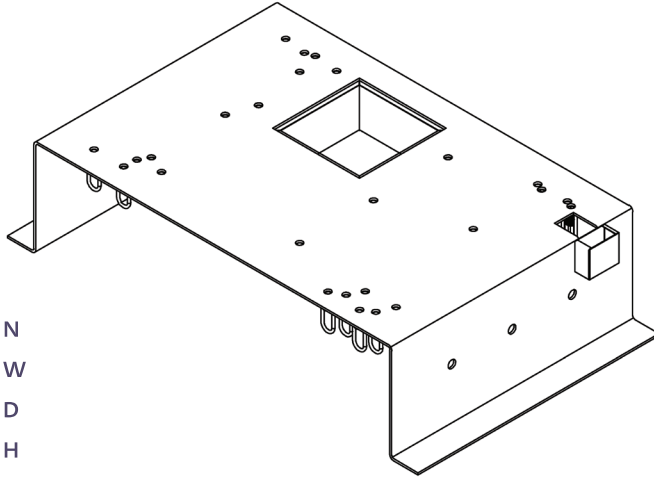

Safe Anchoring System and ATM Security Plate

Simple installation with reliable
security

est. 1967

HAMILTON

CUSTOM MADE SECURITY

SAS-H-KIT

Hamilton's Safe Anchoring System is a great way to add even more security to your safe. These strong plates outperform more traditional anchoring methods and ward off attack and removal attempts. It's universal design allows it to be easily installed on a number of models.

KIT INCLUDES:

- 4 - ANCHOR PLATES
- 8 - 1" CONCRETE ANCHORS
- 4 - 1" HEX NUTS
- 4 - 1" * 1-1/2" HEX BOLTS

SECURE SAFE TO ANCHOR PLATES

- 1) Place safe on top of anchor plates aligning anchor holes with plates
- 2) Use 1" bolts with length to fit safe thickness
 - a. Bolts should extend from bottom of safe 1". To find length needed, add 1" to wall thickness of safe. If needed, washers can be used with longer bolts.

96-578 ATM Plate

Hamilton's ATM Security Plate can add even more security to your existing ATM. This plate is cast into the ATM's concrete pad, ensuring a strong anchor for the machine. It's design allows it to be installed on models from Wincor, Diebold, NCR, and Nautilus Hyosung.

FITS MODELS:

- NCR 6638 = N
- Wincor 2350 = W
- Diebold 750 = D
- Nautilus Hyosung = H

INNOVATIVE DESIGN BENEFITS

- DESIGNED FOR A VARIETY OF ATM MODELS
- USES EXISTING MOUNTING HOLES IN ATM
- MAINTENANCE FREE
- OUTPERFORMS TRADITIONAL ANCHORING METHODS
- CAST INTO CONCRETE PAD FOR INSTALLATION