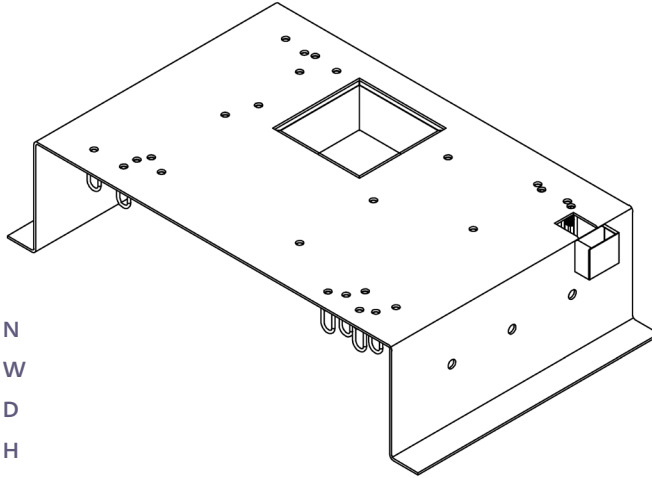

Safe Anchoring System and ATM Security Plate

Simple installation with reliable
security

HAMILTON
BY **GUNNEBO**[®]

SAS-H-KIT

Hamilton's Safe Anchoring System is a great way to add even more security to your safe. These strong plates outperform more traditional anchoring methods and ward off attack and removal attempts. It's universal design allows it to be easily installed on a number of models.

KIT INCLUDES:

- 4 - ANCHOR PLATES
- 8 - 1" CONCRETE ANCHORS
- 4 - 1" HEX NUTS
- 4 - 1" * 1-1/2" HEX BOLTS

SECURE SAFE TO ANCHOR PLATES

- 1) Place safe on top of anchor plates aligning anchor holes with plates
- 2) Use 1" bolts with length to fit safe thickness
 - a. Bolts should extend from bottom of safe 1". To find length needed, add 1" to wall thickness of safe. If needed, washers can be used with longer bolts.

96-578 ATM Plate

Hamilton's ATM Security Plate can add even more security to your existing ATM. This plate is cast into the ATM's concrete pad, ensuring a strong anchor for the machine. It's design allows it to be installed on models from Wincor, Diebold, NCR, and Nautilus Hyosung.

FITS MODELS:

- NCR 6638 = N
- Wincor 2350 = W
- Diebold 750 = D
- Nautilus Hyosung = H

INNOVATIVE DESIGN BENEFITS

- DESIGNED FOR A VARIETY OF ATM MODELS
- USES EXISTING MOUNTING HOLES IN ATM
- MAINTENANCE FREE
- OUTPERFORMS TRADITIONAL ANCHORING METHODS
- CAST INTO CONCRETE PAD FOR INSTALLATION