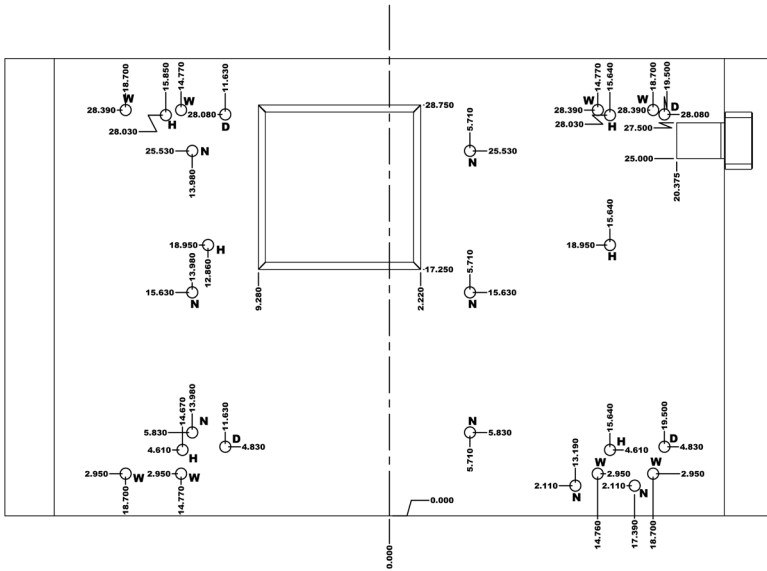

96-578 ATM Plate

Hamilton's ATM Security Plate can add even more security to your existing ATM. This plate is cast into the ATM's concrete pad, ensuring a strong anchor for the machine. It's design allows it to be installed on models from Wincor, Diebold, NCR, and Nautilus Hyosung.

FITS MODELS:

- NCR 6638 = N
- Wincor 2350 = W
- Diebold 750 = D
- Nautilus Hyosung = H

INNOVATIVE DESIGN BENEFITS

- DESIGNED FOR A VARIETY OF ATM MODELS
- USES EXISTING MOUNTING HOLES IN ATM
- MAINTENANCE FREE
- OUTPERFORMS TRADITIONAL ANCHORING METHODS
- CAST INTO CONCRETE PAD FOR INSTALLATION

FEATURES

- ANCHORING SYSTEM
- PREVENTS REMOVAL OF ATM
- 1" INCREASE IN SAFE HEIGHT

COMPATIBLE WITH THE FOLLOWING MODELS OF ATMS:

- NCR 6638
- WINCOR 2350
- DIEBOLD 750
- NAUTILUS HYOSUNG

Manufacturers and providers of the latest in drive-up systems, modular vaults, vault doors, night depositories, physical security containers, alarm systems, safe deposit boxes and surveillance equipment.

1030 Round Bottom Road Milford, OH
45150 Phone: 513.874.3733

hamiltonsecuritysolutions.com