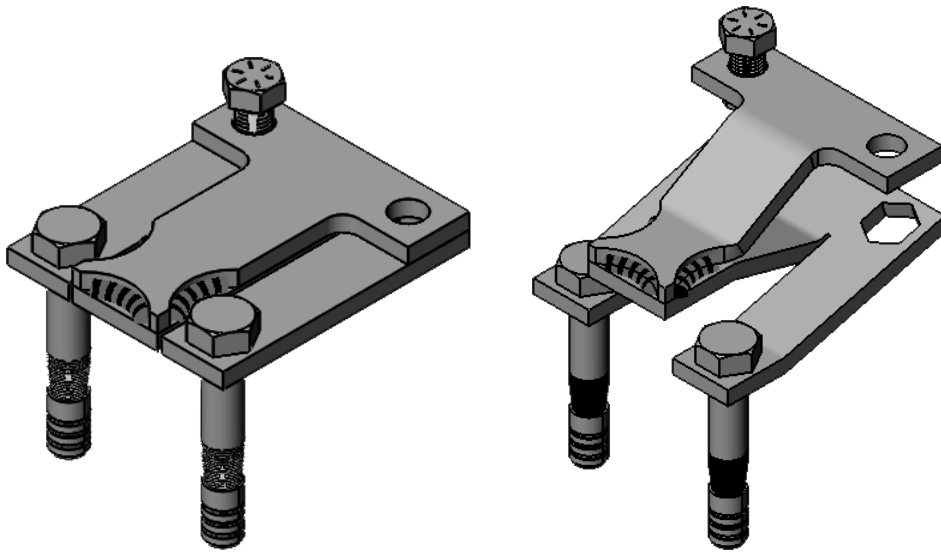

Safe Anchoring System and ATM Security Plate

Simple installation with reliable
security

HAMILTON
BY **GUNNEBO**[®]

SAS-H-KIT

Hamilton's Safe Anchoring System is a great way to add even more security to your safe. These strong plates outperform more traditional anchoring methods and ward off attack and removal attempts. It's universal design allows it to be easily installed on a number of models.

INNOVATIVE DESIGN BENEFITS

- UNIVERSAL DESIGN
- USES EXISTING MOUNTING HOLES IN SAFE
- MAINTENANCE FREE
- SMALL FOOTPRINT
- SIMPLE INSTALLATION
- OUTPERFORMS TRADITIONAL ANCHORING METHODS

FEATURES

- ANCHORING SYSTEM
- PREVENTS REMOVAL OF SAFE
- WARDS OFF ATTACK IMPACT
- 1" INCREASE IN SAFE HEIGHT

KIT INCLUDES:

- 4 - ANCHOR PLATES
- 8 - 1" CONCRETE ANCHORS
- 4 - 1" HEX NUTS
- 4 - 1" * 1-1/2" HEX BOLTS

SECURE SAFE TO ANCHOR PLATES

- 1) Place safe on top of anchor plates aligning anchor holes with plates
- 2) Use 1" bolts with length to fit safe thickness
 - a. Bolts should extend from bottom of safe 1". To find length needed, add 1" to wall thickness of safe. If needed, washers can be used with longer bolts.

96-578 ATM Plate

Hamilton's ATM Security Plate can add even more security to your existing ATM. This plate is cast into the ATM's concrete pad, ensuring a strong anchor for the machine. It's design allows it to be installed on models from Wincor, Diebold, NCR, and Nautilus Hyosung.