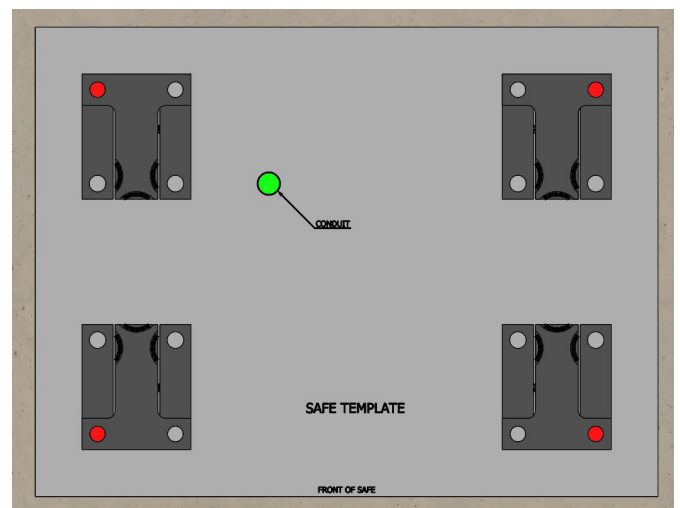

Safe Anchoring System and ATM Security Plate

Simple installation with reliable
security

HAMILTON
BY **GUNNEBO**[®]

SAS-H-KIT

Hamilton's Safe Anchoring System is a great way to add even more security to your safe. These strong plates outperform more traditional anchoring methods and ward off attack and removal attempts. It's universal design allows it to be easily installed on a number of models.

INNOVATIVE DESIGN BENEFITS

- UNIVERSAL DESIGN
- USES EXISTING MOUNTING HOLES IN SAFE
- MAINTENANCE FREE
- SMALL FOOTPRINT
- SIMPLE INSTALLATION
- OUTPERFORMS TRADITIONAL ANCHORING METHODS

FEATURES

- ANCHORING SYSTEM
- PREVENTS REMOVAL OF SAFE
- WARDS OFF ATTACK IMPACT
- 1" INCREASE IN SAFE HEIGHT

KIT INCLUDES:

- 4 - ANCHOR PLATES
- 8 - 1" CONCRETE ANCHORS
- 4 - 1" HEX NUTS
- 4 - 1" * 1-1/2" HEX BOLTS

SECURE SAFE TO ANCHOR PLATES

- 1) Place safe on top of anchor plates aligning anchor holes with plates
- 2) Use 1" bolts with length to fit safe thickness
 - a. Bolts should extend from bottom of safe 1". To find length needed, add 1" to wall thickness of safe. If needed, washers can be used with longer bolts.

96-578 ATM Plate

Hamilton's ATM Security Plate can add even more security to your existing ATM. This plate is cast into the ATM's concrete pad, ensuring a strong anchor for the machine. It's design allows it to be installed on models from Wincor, Diebold, NCR, and Nautilus Hyosung.