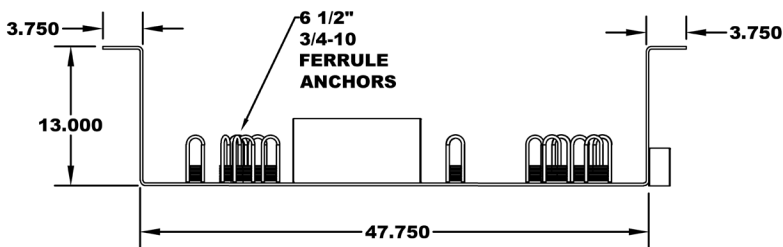

96-578 ATM Plate

Hamilton's ATM Security Plate can add even more security to your existing ATM. This plate is cast into the ATM's concrete pad, ensuring a strong anchor for the machine. It's design allows it to be installed on models from Wincor, Diebold, NCR, and Nautilus Hyosung.

FITS MODELS:

- NCR 6638 = N
- Wincor 2350 = W
- Diebold 750 = D
- Nautilus Hyosung = H

INNOVATIVE DESIGN BENEFITS

- DESIGNED FOR A VARIETY OF ATM MODELS
- USES EXISTING MOUNTING HOLES IN ATM
- MAINTENANCE FREE
- OUTPERFORMS TRADITIONAL ANCHORING METHODS
- CAST INTO CONCRETE PAD FOR INSTALLATION

FEATURES

- ANCHORING SYSTEM
- PREVENTS REMOVAL OF ATM
- 1" INCREASE IN SAFE HEIGHT

COMPATIBLE WITH THE FOLLOWING MODELS OF ATMS:

- NCR 6638
- WINCOR 2350
- DIEBOLD 750
- NAUTILUS HYOSUNG

Manufacturers and providers of the latest in drive-up systems, modular vaults, vault doors, night depositories, physical security containers, alarm systems, safe deposit boxes and surveillance equipment.

1030 Round Bottom Road Milford, OH
45150 Phone: 513.874.3733

hamiltonsecuritysolutions.com