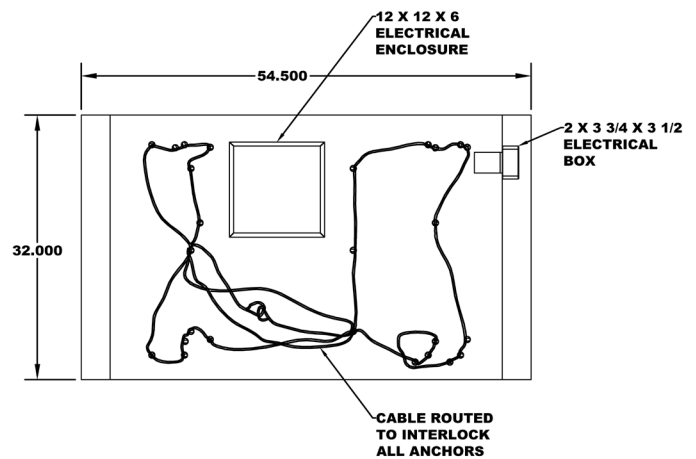

FEATURES

- ANCHORING SYSTEM
- PREVENTS REMOVAL OF ATM
- 1" INCREASE IN SAFE HEIGHT

COMPATIBLE WITH THE FOLLOWING MODELS OF ATMS:

- NCR 6638
- WINCOR 2350
- DIEBOLD 750
- NAUTILUS HYOSUNG