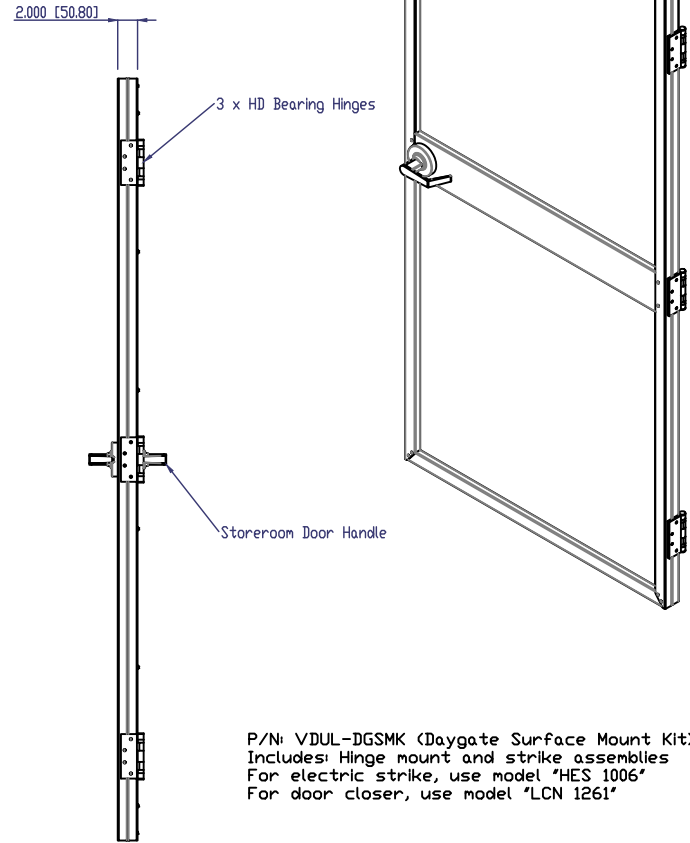

<b>HAMILTON</b> BY GUNNEBO®	PROPRIETARY AND CONFIDENTIAL THESE DRAWINGS ARE THE PROPERTY OF HAMILTON SAFE CO. AND SHALL NOT BE REPRODUCED, COPIED, USED AS THE BASIS FOR MANUFACTURE OR SALE OF APPARATUS WITHOUT PERMISSION	DESCRIPTION Acrylic Daygate, Hyde Park Vault Door	
	DRAWING/MODEL NUMBER VDUL-DGSHK	DATE 8/29/2022	

P/N: VDUL-DGSMK (Daygate Surface Mount Kit)  
Includes: Hinge mount and strike assemblies  
For electric strike, use model "HES 1006"  
For door closer, use model "LCN 1261"

<b>HAMILTON</b> BY GUNNEBO®	PROPRIETARY AND CONFIDENTIAL THESE DRAWINGS ARE THE PROPERTY OF HAMILTON SAFE CO. AND SHALL NOT BE REPRODUCED, COPIED, USED AS THE BASIS FOR MANUFACTURE OR SALE OF APPARATUS WITHOUT PERMISSION		DESCRIPTION Acrylic Daygate, Hyde Park Vault Door	
	DRAWING/MODEL NUMBER VDUL-STDDG		DATE 8/29/2022	