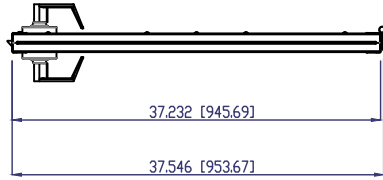

P/N: VDUL-DGSMK (Daygate Surface Mount Kit)  
Includes: Hinge mount and strike assemblies  
For electric strike, use model "HES 1006"  
For door closer, use model "LCN 1261"

<b>HAMILTON</b> BY GUNNEBO®	PROPRIETARY AND CONFIDENTIAL THESE DRAWINGS ARE THE PROPERTY OF HAMILTON SAFE CO. AND SHALL NOT BE REPRODUCED, COPIED, USED AS THE BASIS FOR MANUFACTURE OR SALE OF APPARATUS WITHOUT PERMISSION		DESCRIPTION Acrylic Daygate, Hyde Park Vault Door	
	DRAWING/MODEL NUMBER VDUL-STDDG		DATE 8/29/2022	