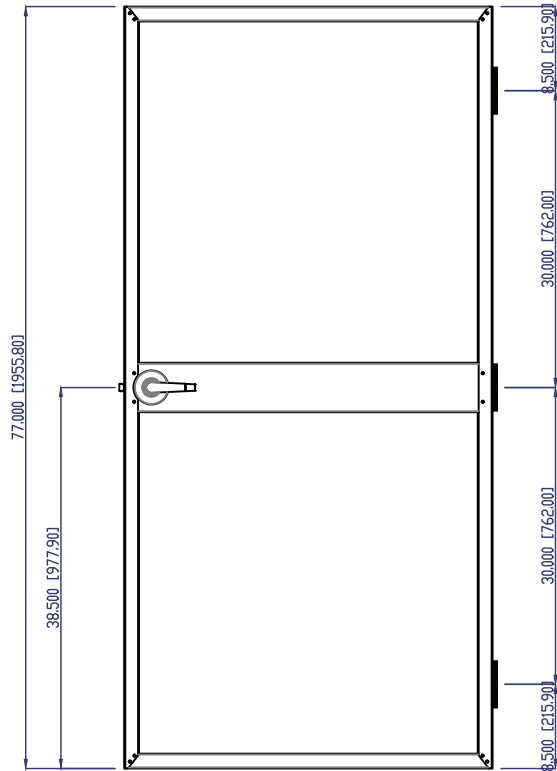

<b>HAMILTON</b> BY GUNNEBO®	PROPRIETARY AND CONFIDENTIAL THESE DRAWINGS ARE THE PROPERTY OF HAMILTON SAFE CO. AND SHALL NOT BE REPRODUCED, COPIED, USED AS THE BASIS FOR MANUFACTURE OR SALE OF APPARATUS WITHOUT PERMISSION	DESCRIPTION Acrylic Daygate, Hyde Park Vault Door	
	DRAWING/MODEL NUMBER VDUL-DGSHK	DATE 8/29/2022	

P/N: VDUL-DGSMK (Daygate Surface Mount Kit)  
Includes: Hinge mount and strike assemblies  
For electric strike, use model "HES 1006"  
For door closer, use model "LCN 1261"

<b>HAMILTON</b> BY GUNNEBO®	PROPRIETARY AND CONFIDENTIAL THESE DRAWINGS ARE THE PROPERTY OF HAMILTON SAFE CO. AND SHALL NOT BE REPRODUCED, COPIED, USED AS THE BASIS FOR MANUFACTURE OR SALE OF APPARATUS WITHOUT PERMISSION		DESCRIPTION Acrylic Daygate, Hyde Park Vault Door	
	DRAWING/MODEL NUMBER VDUL-STDDG		DATE 8/29/2022	