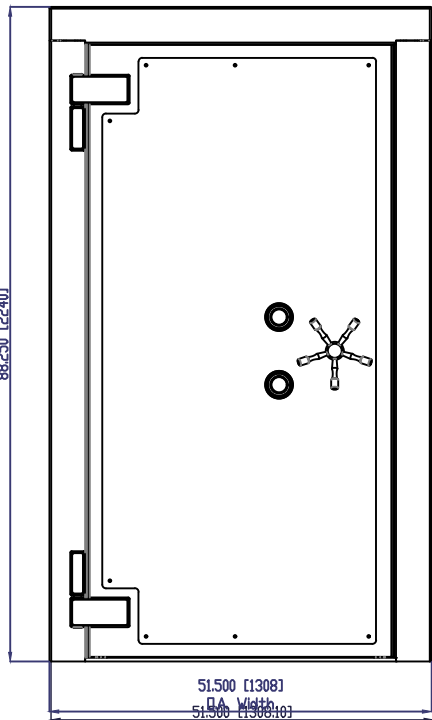

88.000 [2235.20]