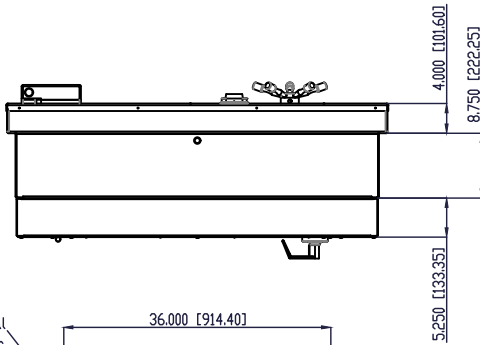

Door Closer Optional
Use LCN 1261 Closer

3 x HD Bearing Hinges

Typical 2x4 and Drywall covering

Electric Strike Optional
Use HES 1006 Strike

Smoked Acrylic

HAMILTON <i>BY GUNNEBO</i>	PROPRIETARY AND CONFIDENTIAL THESE DRAWINGS ARE THE PROPERTY OF HAMILTON SAFE CO. AND SHALL NOT BE REPRODUCED, COPIED, USED AS THE BASIS FOR MANUFACTURE OR SALE OF APPARATUS WITHOUT PERMISSION	DESCRIPTION Acrylic Daygate, Hyde Park Vault Door	
		DRAWING/MODEL NUMBER VDUL-STDDG	DATE 8/23/2022