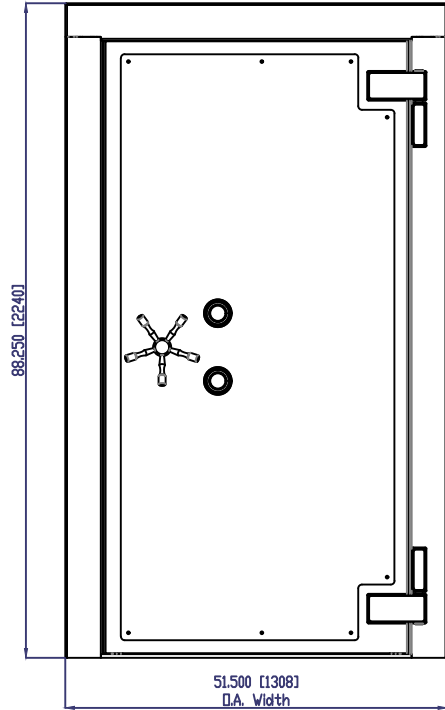

10.000 [254]
Class 3 Panel
4.000 [102]

50.000 [1270]
Masonry Opening