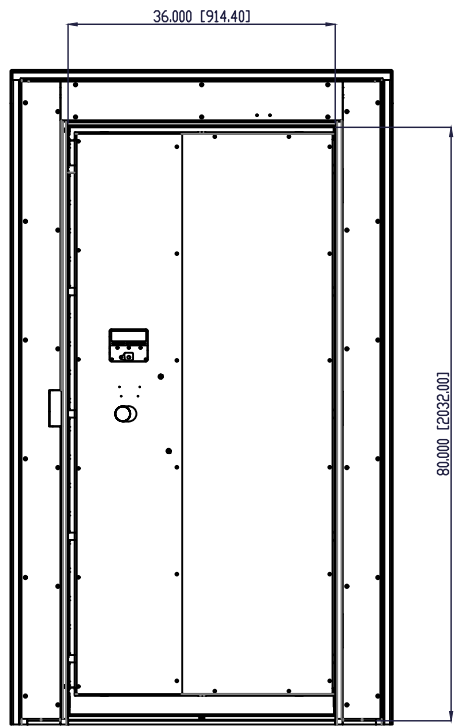

Shown with Daygate Removed

HAMILTON
BY **GUNNERS**

DESCRIPTION	
Hyde Park Vault Door, UL Class 3, Left Swing	
DRAWING/MODEL NUMBER	DATE
VDUL-3 LS	8/23/2022