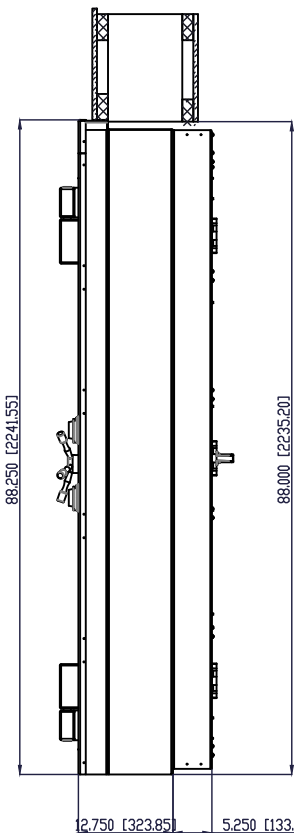

88.000 [2235.20]