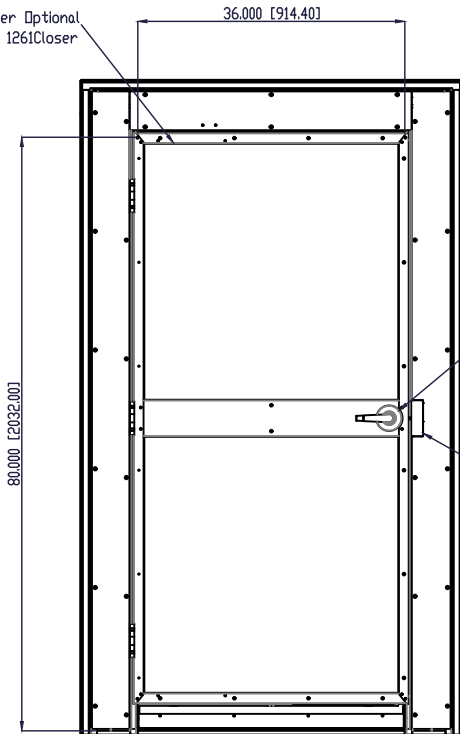

Door Closer Optional
Use LCN 1261 Closer

3 x HD Bearing Hinges

Typical 2x4 and Drywall covering

Electric Strike Optional
Use HES 1006 Strike

Smoked Acrylic