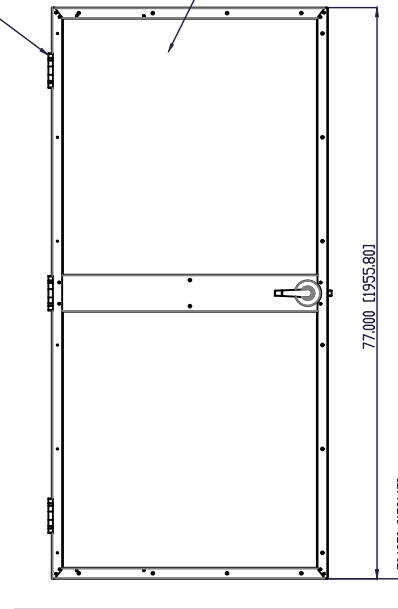

HAMILTON <i>BY GUNNEBO</i>	PROPRIETARY AND CONFIDENTIAL THESE DRAWINGS ARE THE PROPERTY OF HAMILTON SAFE CO. AND SHALL NOT BE REPRODUCED, COPIED, USED AS THE BASIS FOR MANUFACTURE OR SALE OF APPARATUS WITHOUT PERMISSION	DESCRIPTION Acrylic Daygate, Hyde Park Vault Door	
		DRAWING/MODEL NUMBER VDUL-STDDG	DATE 8/23/2022