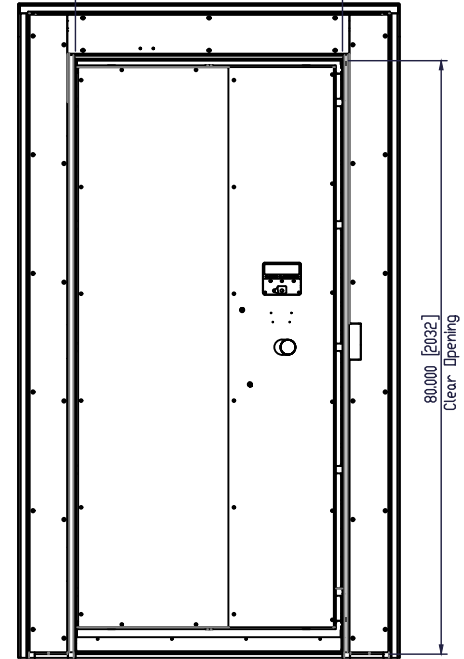

36.000 [914]
Clear Opening