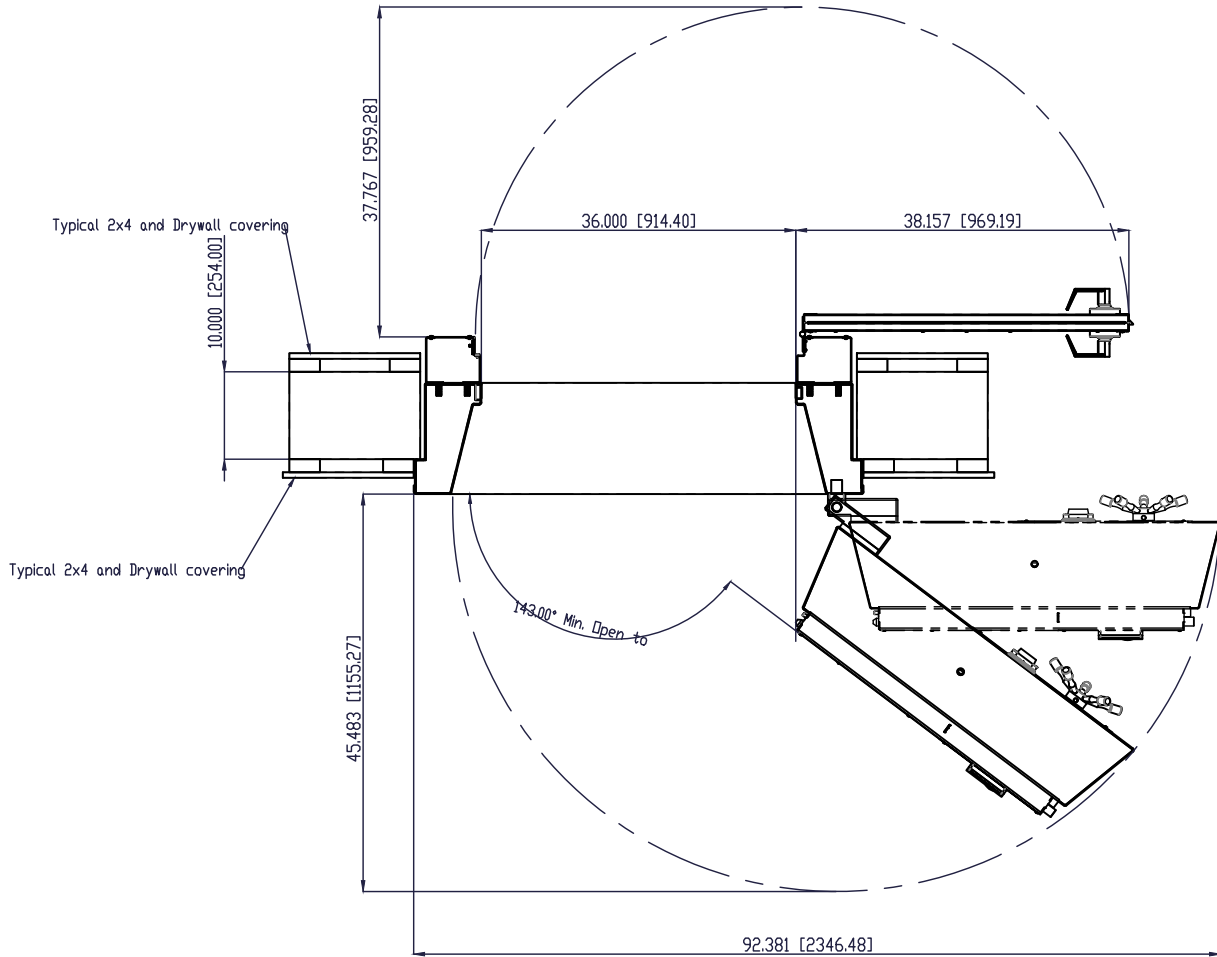

HAMILTON
BY GUNNEBO®

DESCRIPTION
Hyde Park Vault Door, UL Class 3, Detail

DRAWING/MODEL NUMBER
VDUL-3 Detail

DATE

8/23/2022