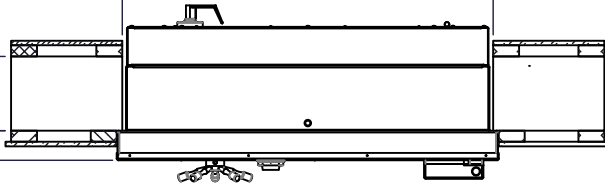

10.000 [254]
Class 3 Panel
4.000 [102]

50.000 [1270]
Masonry Opening