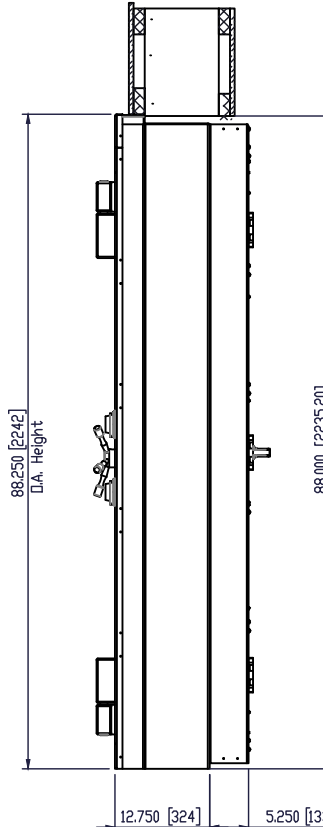

10.000 [254]
Class 3 Panel
4.000 [102]

50.000 [1270]
Masonry Opening