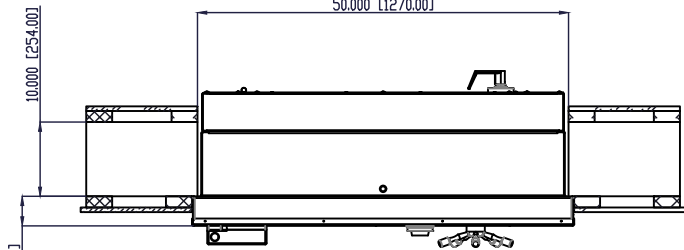

4.000 [101.60]