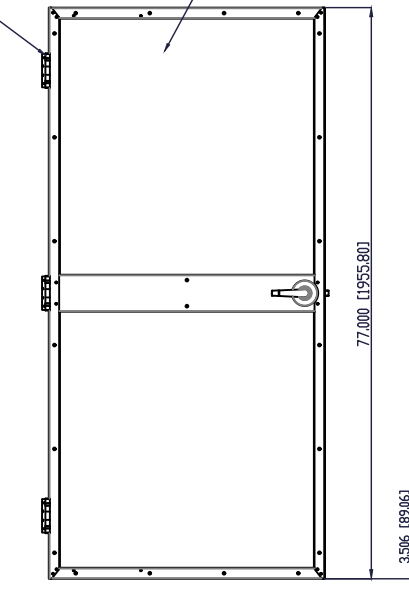

3 x HD Bearing Hinges

Typical 2x4 and Drywall covering

Electric Strike Optional
Use HES 1006 Strike

Smoked Acrylic