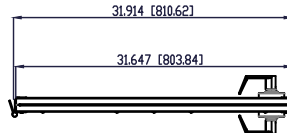

Door Closer Optional
Use LCN 1261 Closer

3 x HD Bearing Hinges

Typical 2x4 and Drywall covering

Electric Strike Optional
Use HES 1006 Strike

Smoked Acrylic

HAMILTON
BY GUNNEBO®

DESCRIPTION
Hyde Park Vault Door, UL Class 2, Right Swing

DRAWING/MODEL NUMBER
VDUL-2 RS

DATE

8/12/2022