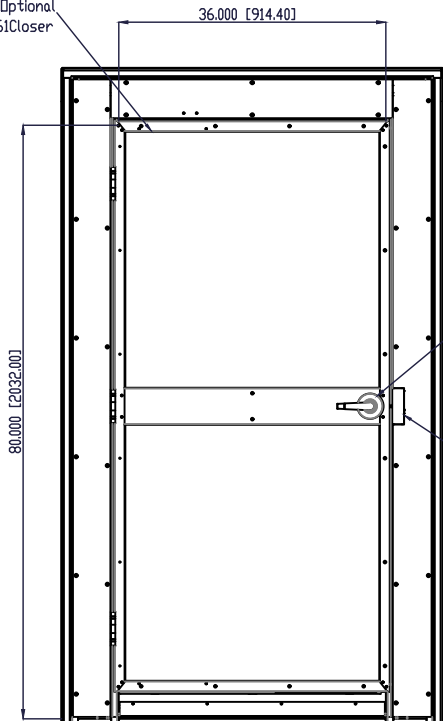

Door Closer Optional
Use LCN 1261 Closer