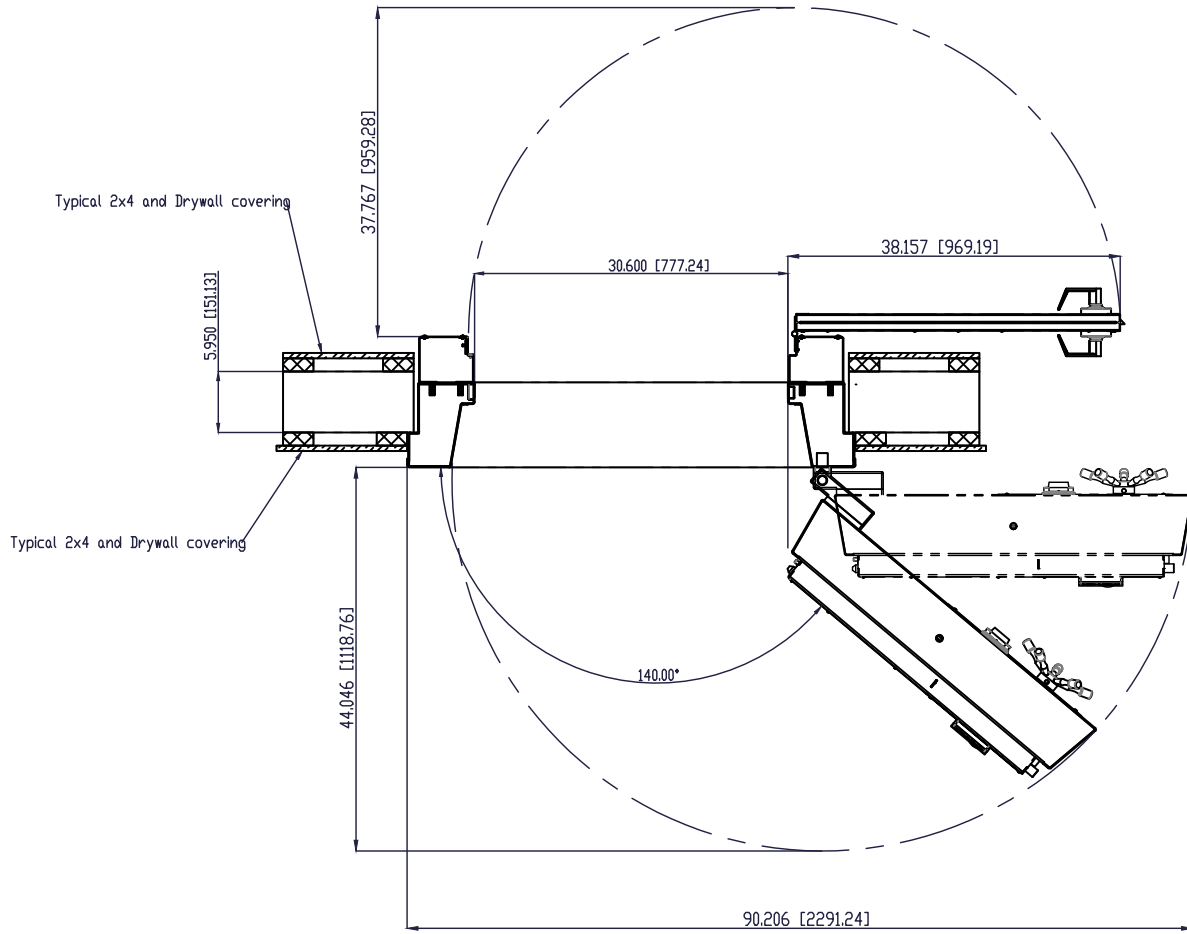

DESCRIPTION
Hyde Park Vault Door, UL Class 2, Left Swing

DRAWING/MODEL NUMBER
VDUL-2 LS

DATE

8/12/2022

HAMILTON <i>by GUNNEBORG</i>	<small>PROPRIETARY AND CONFIDENTIAL THESE DRAWINGS ARE THE PROPERTY OF HAMILTON SAFE CO. AND SHALL NOT BE REPRODUCED, COPIED, USED AS THE BASIS FOR MANUFACTURE OR SALE OF APPARATUS WITHOUT PERMISSION</small>		<small>DESCRIPTION</small> Hyde Park Vault Door, UL Class 2, Detail	
	<small>DRAWING/MODEL NUMBER</small> VDUL-2 Detail	<small>DATE</small> 8/12/2022		