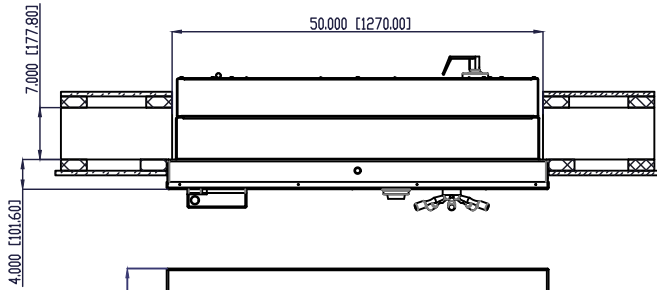

4.000 [101.60]