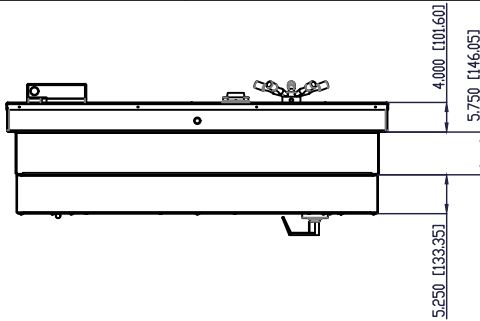

Door Closer Optional
Use LCN 1261 Closer

3 x HD Bearing Hinges

Typical 2x4 and Drywall covering

Electric Strike Optional
Use HES 1006 Strike

Smoked Acrylic

HAMILTON
BY GUNNEBO®

DESCRIPTION
Hyde Park Vault Door, UL Class 2, Right Swing

DRAWING/MODEL NUMBER
VDUL-2 RS

DATE

8/12/2022