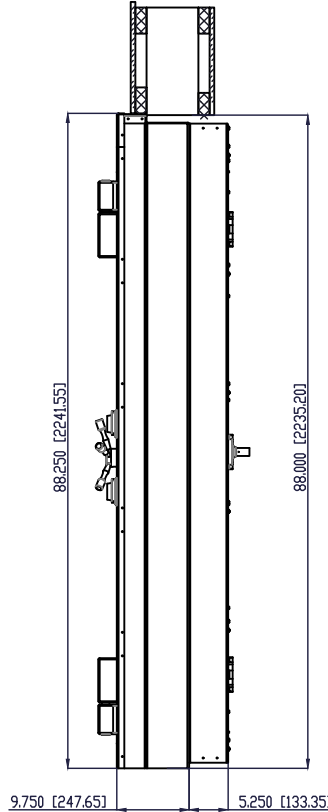

HAMILTON
BY GUNNEBO

DESCRIPTION
Hyde Park Vault Door, UL Class 2, Left Swing

DRAWING/MODEL NUMBER
VDUL-2 LS

DATE

8/12/2022