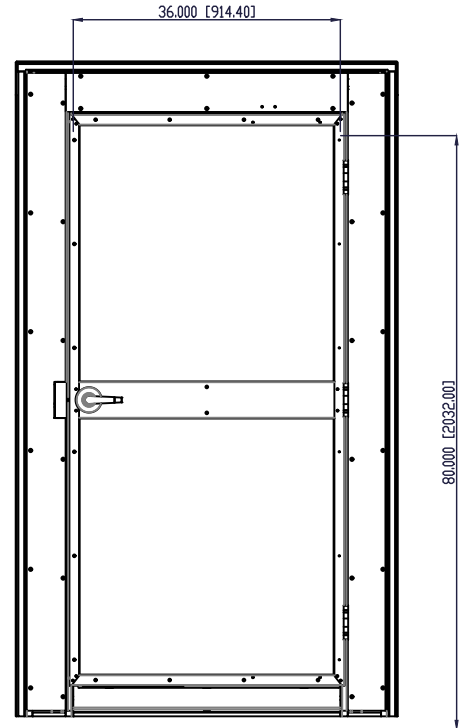

HAMILTON
BY GUNNEBO

DESCRIPTION
Hyde Park Vault Door, UL Class 2, Left Swing

DRAWING/MODEL NUMBER
VDUL-2 LS

DATE

8/12/2022