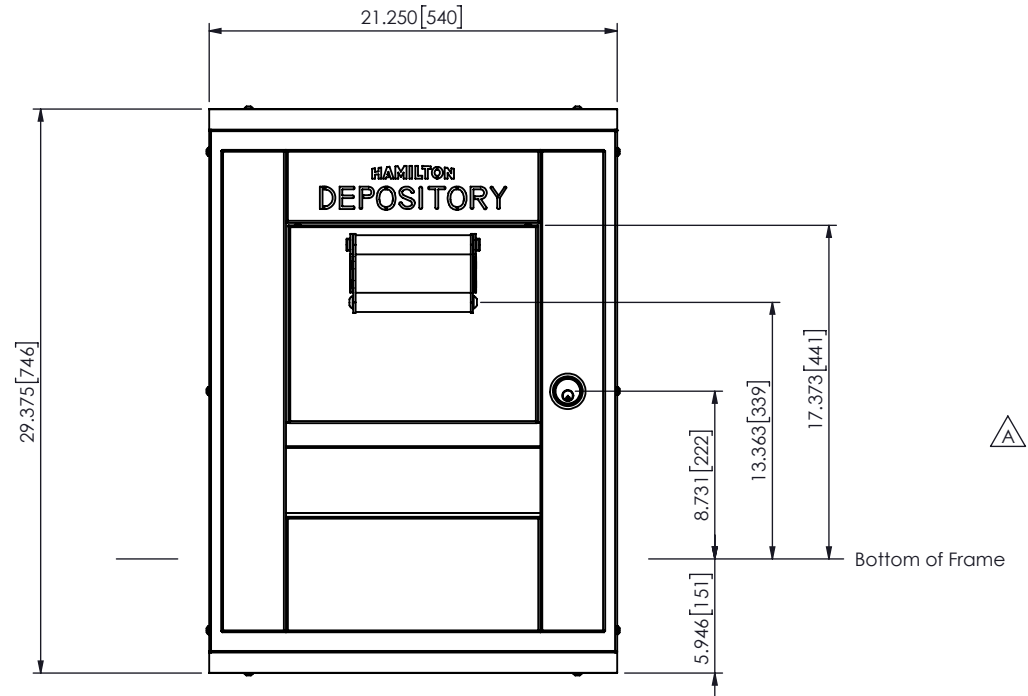

OAK-98 Replacement Night Depository

Revision Table		
REV.	DESCRIPTION	DATE
A	Revised OAK-98 Fascia Design	9/1/2023

est. 1967 <b>HAMILTON</b> CUSTOM MADE SECURITY	PROPRIETARY AND CONFIDENTIAL THESE DRAWINGS ARE THE PROPERTY OF HAMILTON SAFE CO. AND SHALL NOT BE REPRODUCED, COPIED, USED AS THE BASIS FOR MANUFACTURE OR SALE OF APPARATUS WITHOUT PERMISSION		TITLE Oakley Night Depository Head, Replacement	
	PART NUMBER OAK-98		DRAWN BY BilDef	DATE 9/21/2022
		DATE  	REVISION A	