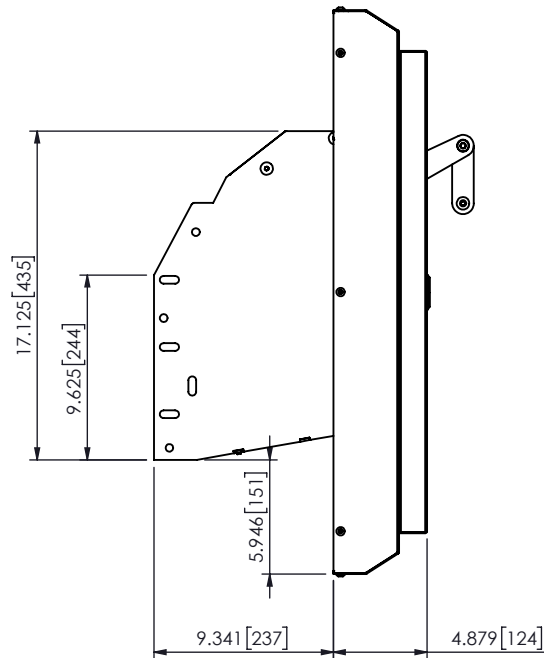

OAK-98 Replacement Night Depository

Revision Table		
REV.	DESCRIPTION	DATE
A	Revised OAK-98 Fascia Design	9/1/2023

est. 1967 <b>HAMILTON</b> CUSTOM MADE SECURITY	PROPRIETARY AND CONFIDENTIAL THESE DRAWINGS ARE THE PROPERTY OF HAMILTON SAFE CO. AND SHALL NOT BE REPRODUCED, COPIED, USED AS THE BASIS FOR MANUFACTURE OR SALE OF APPARATUS WITHOUT PERMISSION		TITLE Oakley Night Depository Head, Replacement	
	PART NUMBER OAK-98		DRAWN BY BilDef	DATE 9/21/2022
		DATE  	REVISION A	