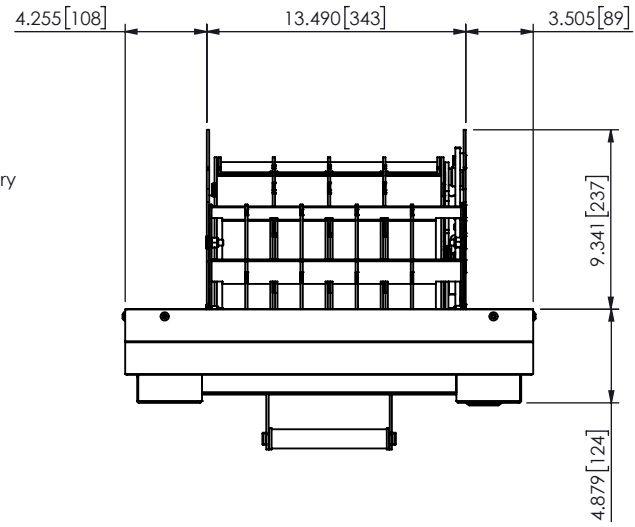

OAK-98 Replacement Night Depository

Revision Table		
REV.	DESCRIPTION	DATE
A	Revised OAK-98 Fascia Design	9/1/2023

est. 1967 <b>HAMILTON</b> CUSTOM MADE SECURITY	PROPRIETARY AND CONFIDENTIAL THESE DRAWINGS ARE THE PROPERTY OF HAMILTON SAFE CO. AND SHALL NOT BE REPRODUCED, COPIED, USED AS THE BASIS FOR MANUFACTURE OR SALE OF APPARATUS WITHOUT PERMISSION		TITLE Oakley Night Depository Head, Replacement	
	PART NUMBER OAK-98		DRAWN BY BilDef	DATE 9/21/2022
		DATE  	REVISION A	