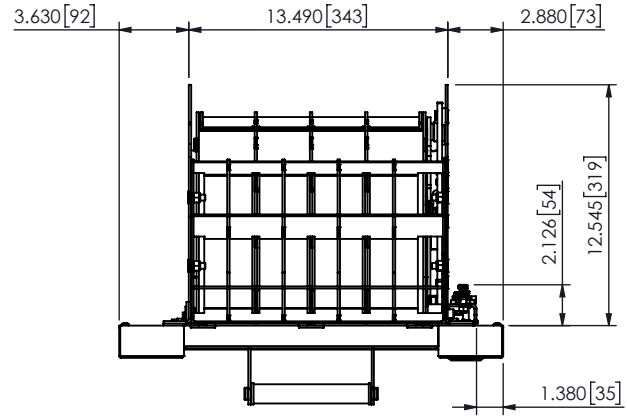

OAK-20 Flat Face Night Depository

Revision Table		
REV.	DESCRIPTION	DATE
A	Revised OAK-20 Fascia Design	9/1/2023

est. 1967 HAMILTON CUSTOM MADE SECURITY	PROPRIETARY AND CONFIDENTIAL THESE DRAWINGS ARE THE PROPERTY OF HAMILTON SAFE CO. AND SHALL NOT BE REPRODUCED, COPIED, USED AS THE BASIS FOR MANUFACTURE OR SALE OF APPARATUS WITHOUT PERMISSION		TITLE Oakley Night Depository Head, 20" Flat Face	
	PART NUMBER OAK-20		DRAWN BY BilDef	
DATE 9/21/2022		CHECKED BY		REVISION A