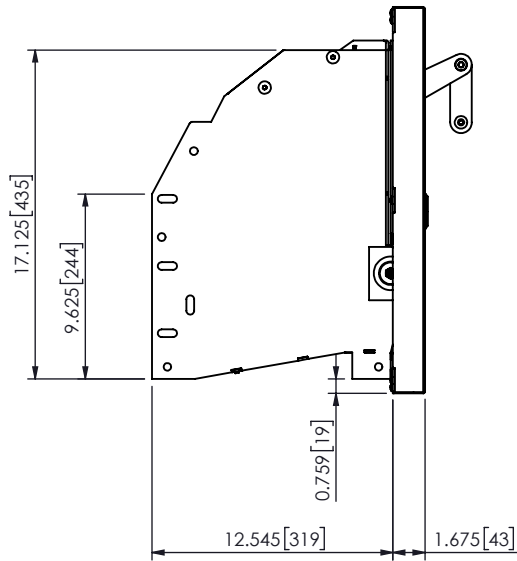

OAK-20 Flat Face Night Depository

Revision Table		
REV.	DESCRIPTION	DATE
A	Revised OAK-20 Fascia Design	9/1/2023

est. 1967 HAMILTON CUSTOM MADE SECURITY	PROPRIETARY AND CONFIDENTIAL THESE DRAWINGS ARE THE PROPERTY OF HAMILTON SAFE CO. AND SHALL NOT BE REPRODUCED, COPIED, USED AS THE BASIS FOR MANUFACTURE OR SALE OF APPARATUS WITHOUT PERMISSION		TITLE Oakley Night Depository Head, 20" Flat Face	
	PART NUMBER OAK-20		DRAWN BY BilDef	
DATE 9/21/2022		CHECKED BY		REVISION A