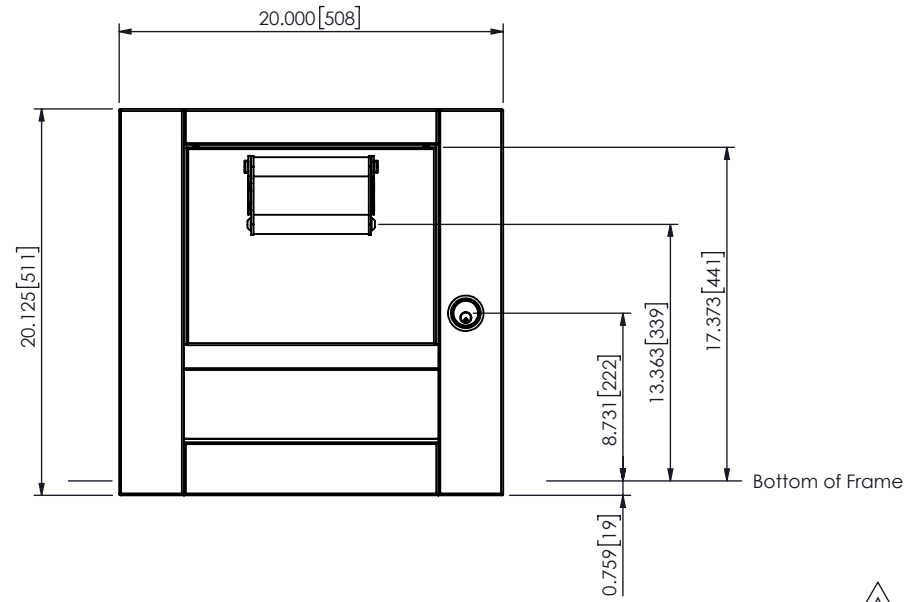

OAK-20 Flat Face Night Depository

Revision Table		
REV.	DESCRIPTION	DATE
A	Revised OAK-20 Fascia Design	9/1/2023

est. 1967 HAMILTON CUSTOM MADE SECURITY	PROPRIETARY AND CONFIDENTIAL THESE DRAWINGS ARE THE PROPERTY OF HAMILTON SAFE CO. AND SHALL NOT BE REPRODUCED, COPIED, USED AS THE BASIS FOR MANUFACTURE OR SALE OF APPARATUS WITHOUT PERMISSION		TITLE Oakley Night Depository Head, 20" Flat Face	
	PART NUMBER OAK-20		DRAWN BY BilDef	
DATE 9/21/2022		CHECKED BY		REVISION A