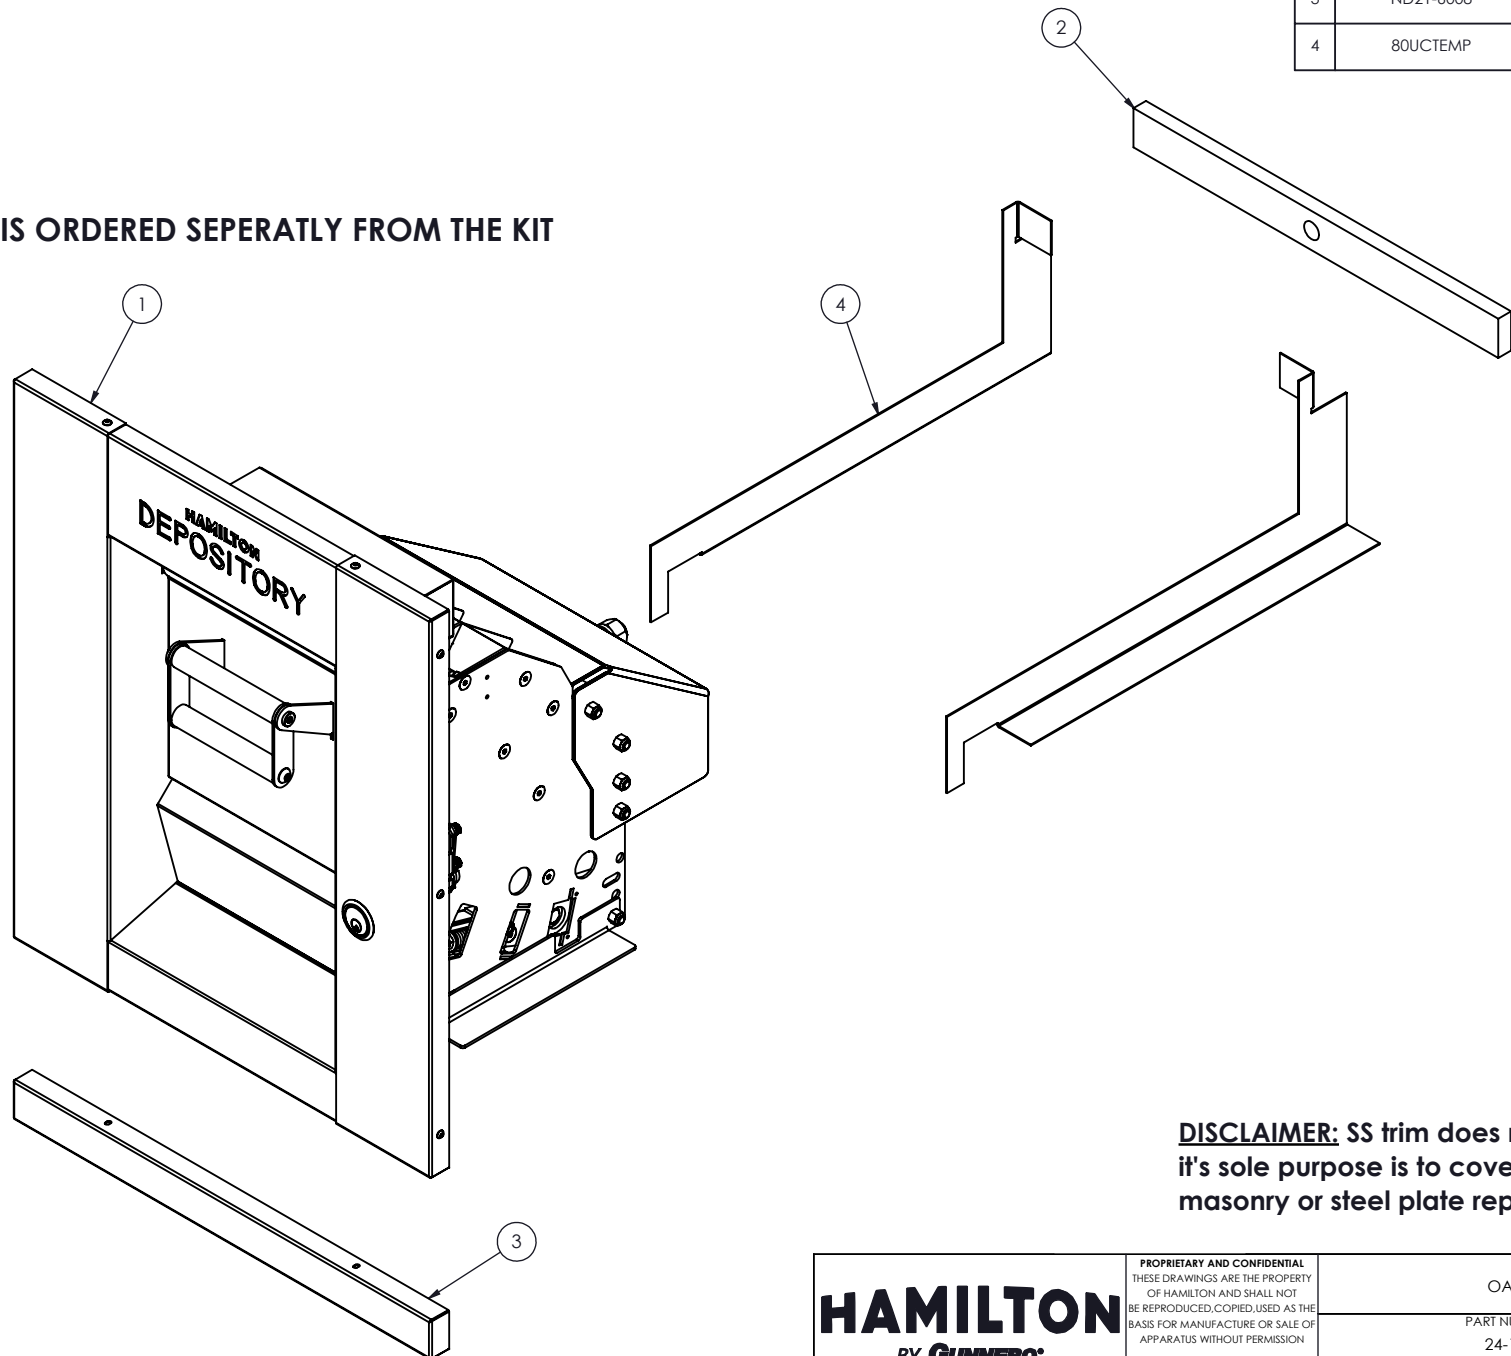

	Part Number	Description	QTY.
1	OAK80	Oakley Night Depository Head	1
2	B3830	Anchor Bar, 21.5" for 80-UC & OAK-80	1
3	ND21-6008	Top or Bottom Trim Extension 2" No Side Trims, OAK-80	1
4	80UCTEMP	Template, 80UC & OAK-80 Anchor Bar Location	2

**OAK80 IS ORDERED SEPERATLY FROM THE KIT**

**DISCLAIMER:** SS trim does not offer any security, it's sole purpose is to cover mismatched masonry or steel plate repairs.

	<small>PROPRIETARY AND CONFIDENTIAL</small> <small>THESE DRAWINGS ARE THE PROPERTY OF HAMILTON AND SHALL NOT BE REPRODUCED, COPIED, USED AS THE BASIS FOR MANUFACTURE OR SALE OF APPARATUS WITHOUT PERMISSION</small>		<small>TITLE</small> OAK80_Lane L247A Kit	
	<small>PART NUMBER</small> 24-103		<small>FINISH</small>	
	<small>DRAWN BY</small> TerStr	<small>DATE</small> 2/19/2024	<small>CHECKED BY</small>	<small>DATE</small>