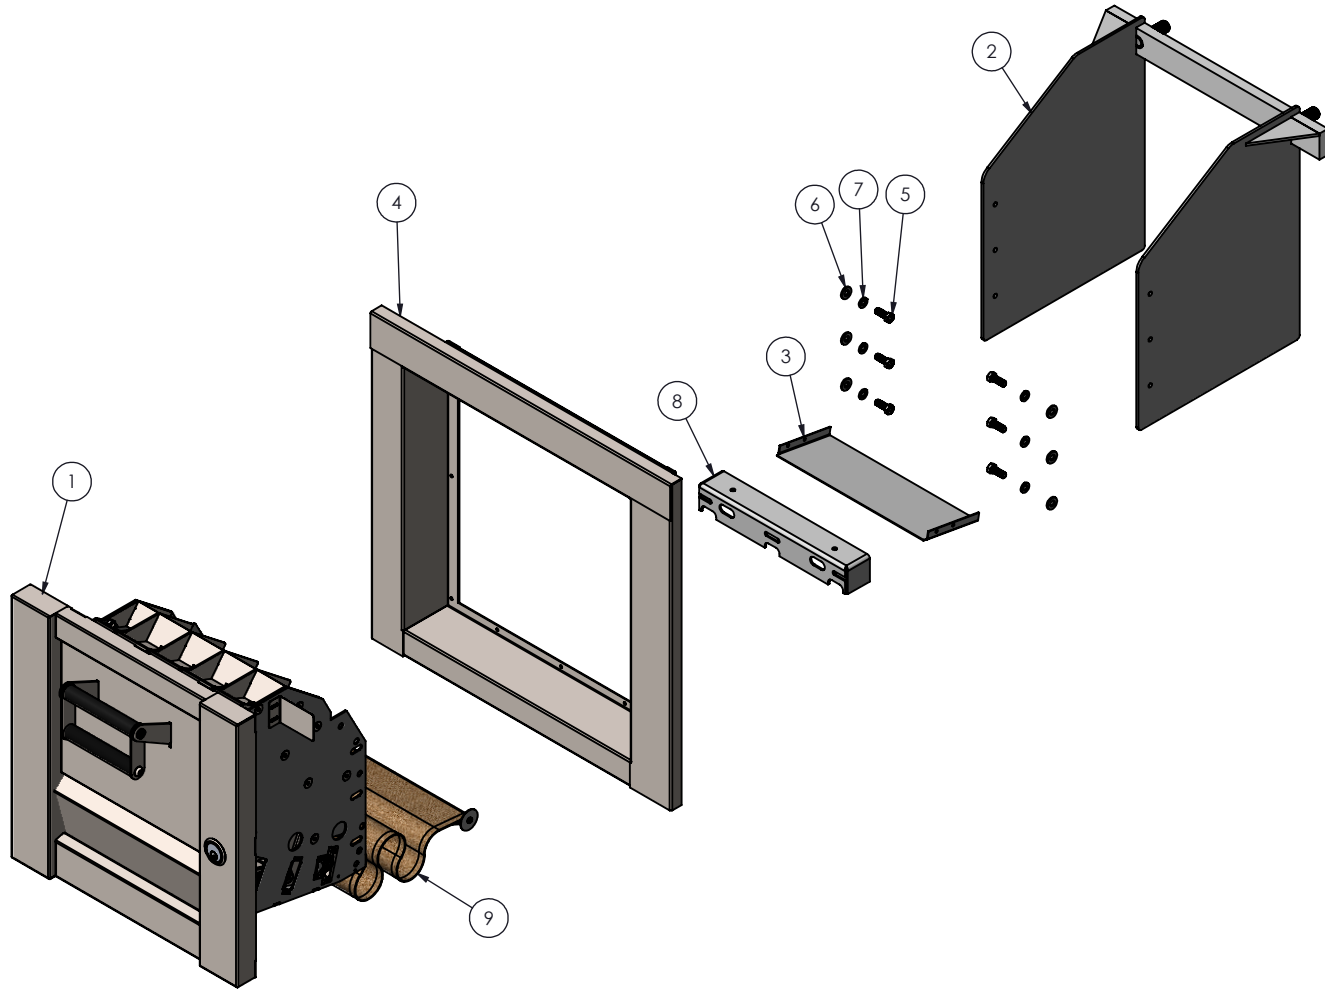

	Part Number	Description	QTY.
1	OAK20	Oakley Night Depository Head, 20" Flat Face	1
2	OAK-MGM-010-D MOUNTING ASSEMBLY	OAK-MGM-010 Mounting Assembly	1
3	OAK-MGM-004	Ramp	1
4	OAK-MGM-006-Deep Fascia Assembly	OAK-MGM-006-Deep Fascia Assembly	1
5	H0504	3-8-16X1 HEX BOLT	6
6	H0293	.375 FLAT WASHER	6
7	H0294	.375" SPLIT LOCKWASHER	6
8	OAK-MGM-006	Stand	1
9	OAK-FLEX-29	29" Long Extended Flex Chute Kit	1

<p><b>HAMILTON</b> BY <b>GUNNEBO</b></p> <p>PROPRIETARY AND CONFIDENTIAL THESE DRAWINGS ARE THE PROPERTY OF HAMILTON AND SHALL NOT BE REPRODUCED, COPIED, USED AS THE BASIS FOR MANUFACTURE OR SALE OF APPARATUS WITHOUT PERMISSION</p> <p>All Weld Notes Comply With AWS A2.4-98 Standards</p>	TITLE	
	PART NUMBER	FINISH
	15-058_OAK20 MGM DEEP KIT	
DRAWN BY	DATE	CHECKED BY
TerStr	3/14/2024	
	REVISION	