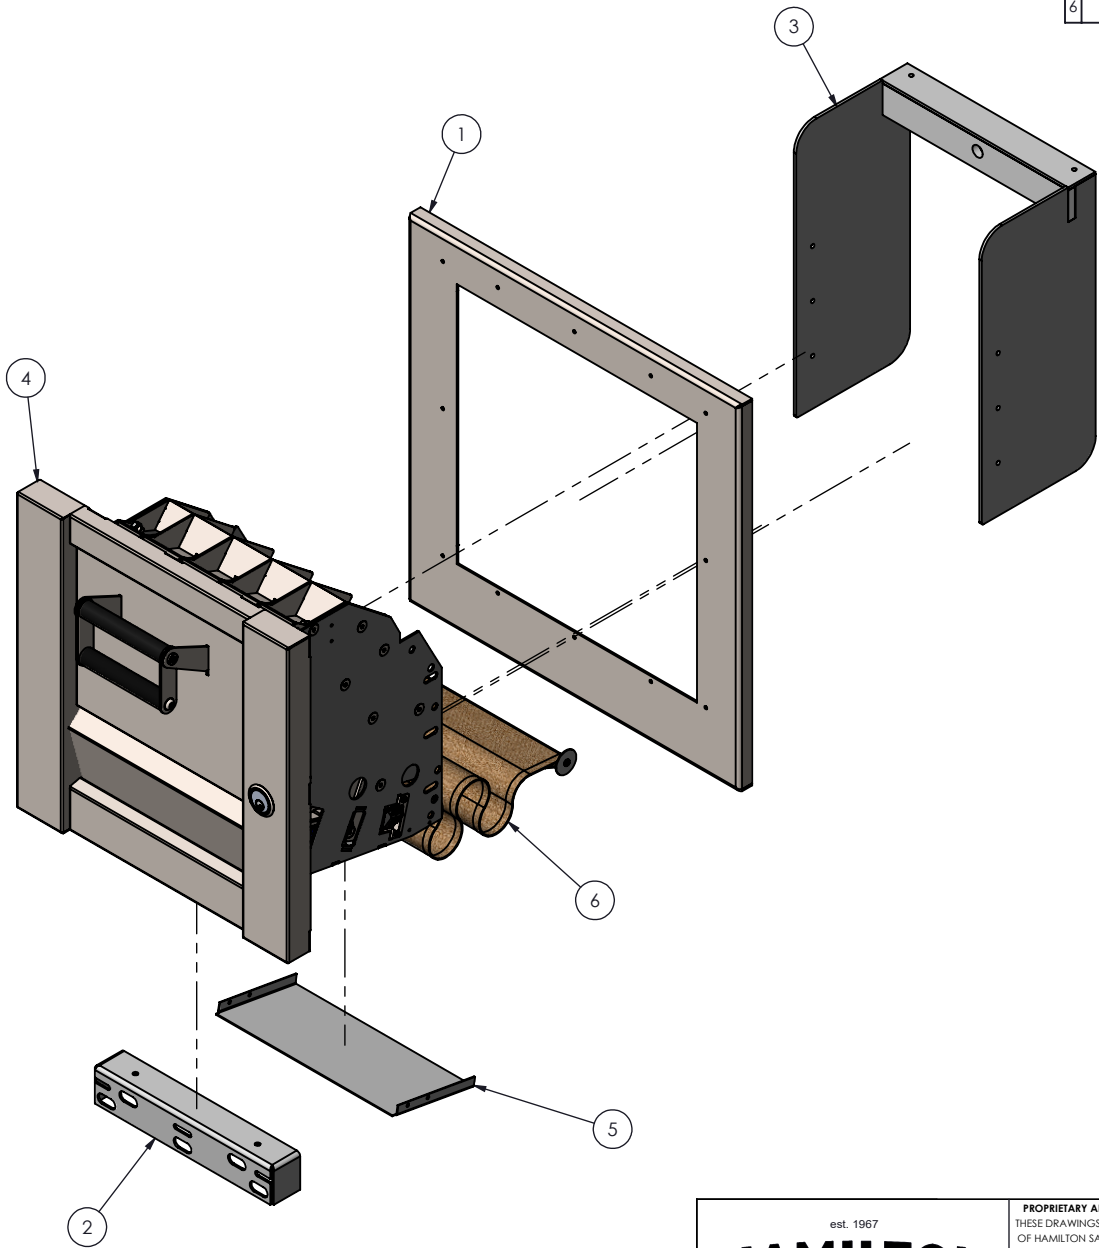

Part Number	Description	QTY.	
1	OAK-SFT-01	SS Fascia	1
2	OAK-SFT-05	Stand	1
3	OAK-SFT-08	MOUNTING ASSEMBLY	1
4	OAK20	Oakley Night Depository Head, 20" Flat Face	1
5	OAK-SFT-04 RAMP-Default	Ramp	1
6	OAK-FLEX-29	29" Long Extended Flex Chute Kit	1

est. 1967 <b>HAMILTON</b> CUSTOM MADE SECURITY	<b>PROPRIETARY AND CONFIDENTIAL</b> THESE DRAWINGS ARE THE PROPERTY OF HAMILTON SAFE CO. AND SHALL NOT BE REPRODUCED, COPIED, USED AS THE BASIS FOR MANUFACTURE OR SALE OF APPARATUS WITHOUT PERMISSION	TITLE OAK20 Securifort Kit	
	All Weld Notes Comply With AWS A2.4-98 Standards	DRAWN BY TerStr	DATE CHECKED BY 3/14/2024