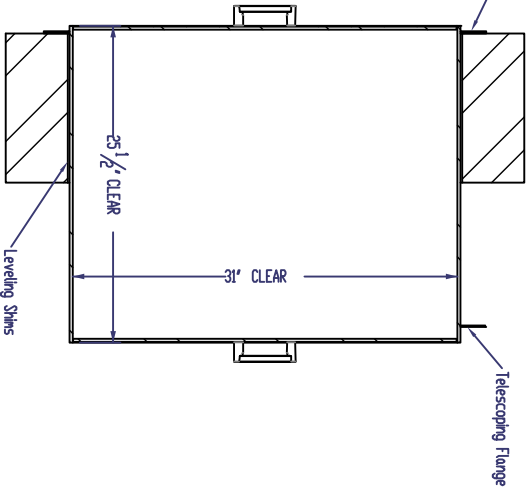

Section View E