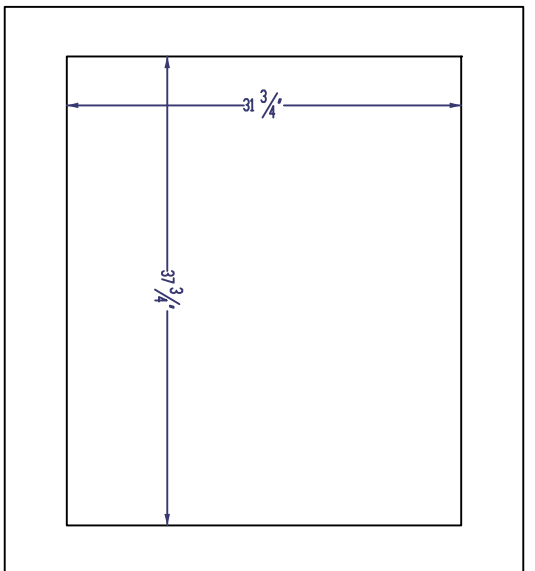

Masonry Opening