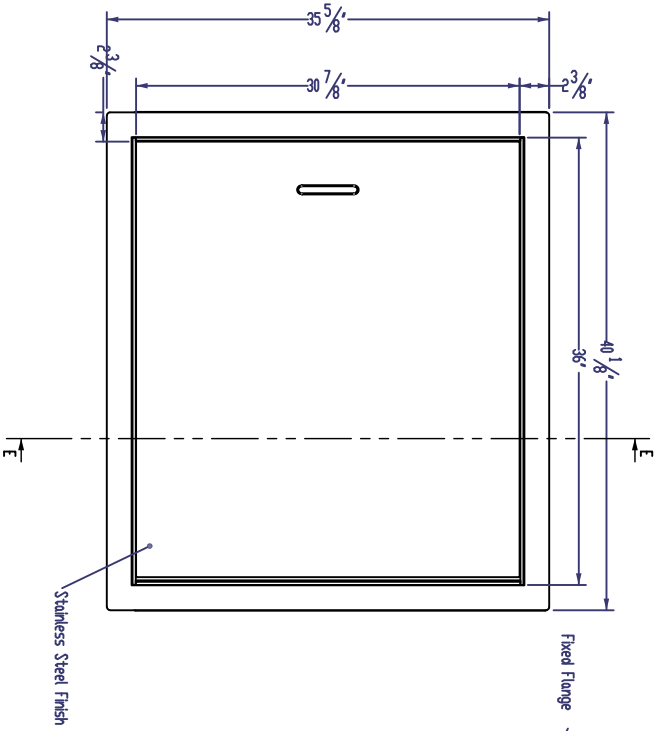

Plan View

Exterior View