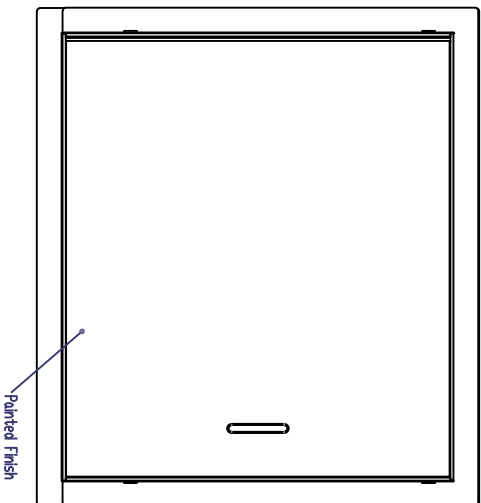

Masonry Opening

Interior View

STD PRS-1 (12' x 12' x 16' Package Passer
Color: Black w/Stainless Steel Exterior Door and Trim
Standard Package Passer does not come with a lock
Standard Interlock prevents both doors being
opened simultaneously

HAMILTON
BY **GUNNEBO**

Customer:	P.O. Number:
Dealer:	Quote Number:
Date:	Quote Number: PRS-3
Drawn By:	Sales Order Number: