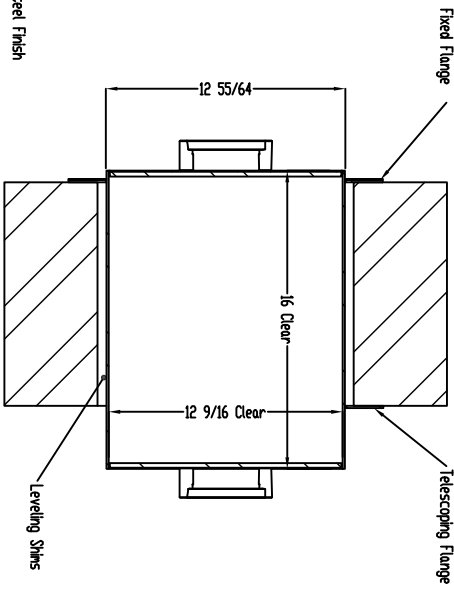

Section View C