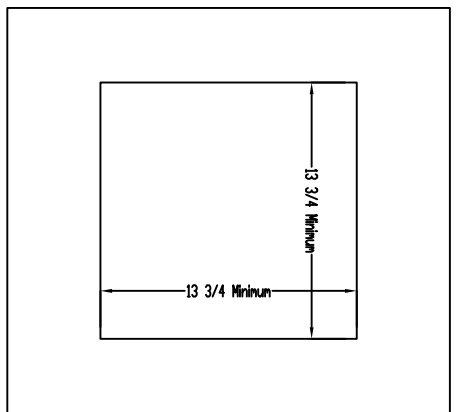

Masonry Opening