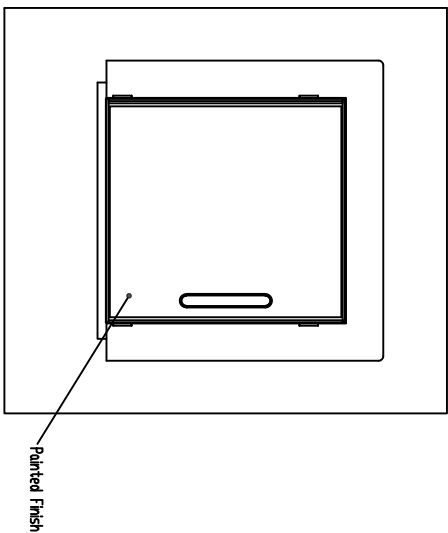

Interior View

STD PRS-1 (12" x 12" x 16" Package Passer
Color: Black w/Stainless Steel Exterior Door and Trim
Standard Package Passer does not come with a lock
Standard Interlock prevents both doors being
opened simultaneously

HAMILTON
BY **GUNNISON**

Customer:	P.O. Number:
Dealer:	Quote Number:
Date:	Quote Number:
Drawn By:	Sales Order Number: