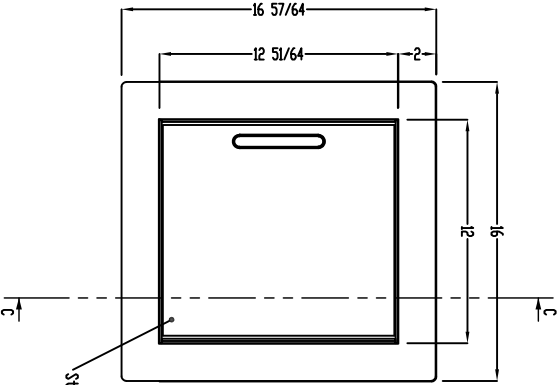

Exterior View