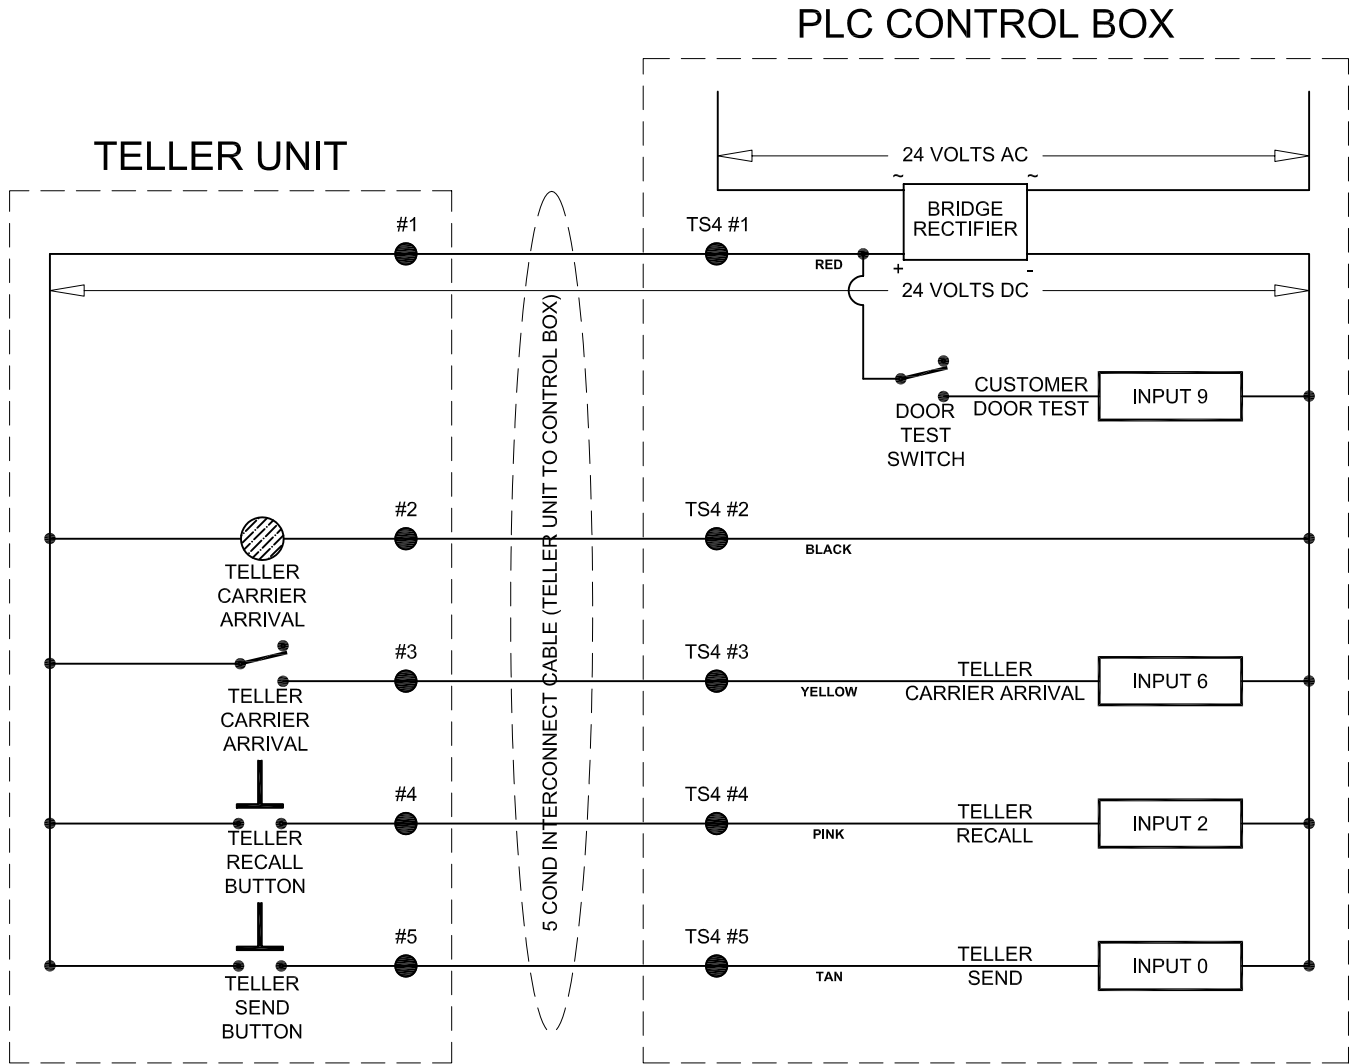

Rev - 1	8/10/07 Added Input 9, Input 2 was Input 5
Rev - 2	--

HAMILTON AIR	
MODEL HA-47 WIRING DIAGRAM TELLER "INPUT" CONNECTIONS	
Drawing Number :	99-944
Date :	8/4/04