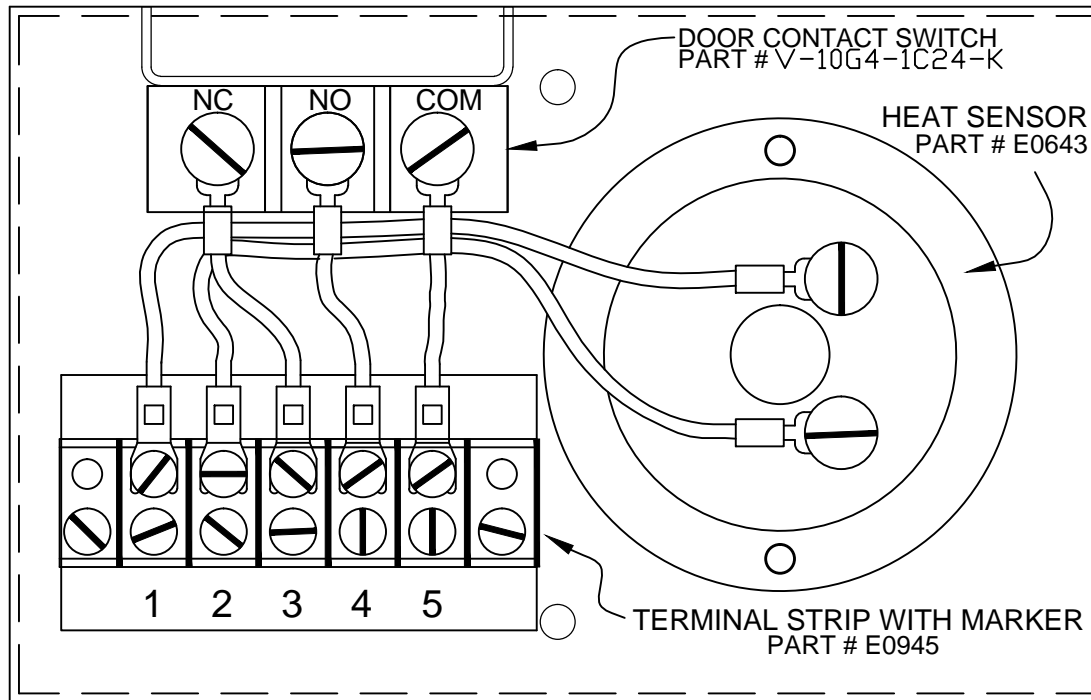

HEAT SENSOR DOOR CONTACT WIRING DETAIL

96-949 MONTGOMERY VAULT DOOR HS/DC COMPLETE ASSEMBLY

ACTUAL HSDC
SWITCH MAY DIFFER

- | | | |
|---------------------------------|-------|-------|
| 1- HEAT SENSOR | GREEN | |
| 2- HEAT SENSOR | BROWN | |
| 3- DOOR CONTACT NORMALLY CLOSED | | RED |
| 4- DOOR CONTACT NORMALLY OPEN | | WHITE |
| 5- DOOR CONTACT COMMON | | BLACK |

THESE DRAWINGS ARE THE
PROPERTY OF HAMILTON SAFE CO.
AND SHALL NOT BE REPRODUCED
OR COPIED OR USED AS THE BASIS
FOR MANUFACTURE OR SALE OF
APPARATUS WITHOUT PERMISSION

REV.-1	DATE: 6/21/11	CHANGED TO A 5 TERMINAL STRIP
REV.-2	DATE:	
REV.-3	DATE:	

HAMILTON SAFE

96-949 HEAT SENSOR / DOOR CONTACT
WIRING DETAIL
MONTGOMERY VAULT DOOR

Drawing Number : 96-970 Date : 9/30/13