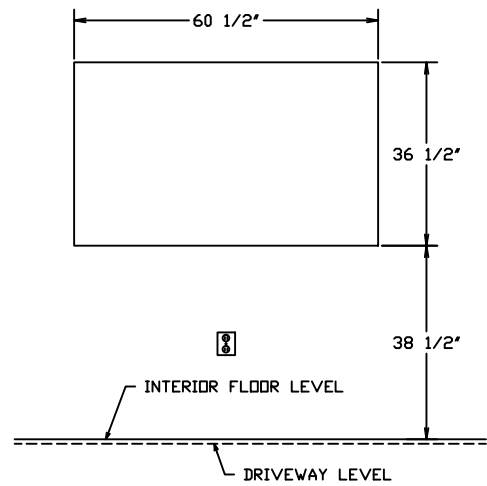

Rev - 1	
Rev - 2	

MASONRY OPENING - INTERIOR DETAIL

EXTERIOR ELEVATION

VERTICAL SECTION

INTERIOR ELEVATION

117 VOLT 20 AMP DUPLEX OUTLET

HAMILTON SAFE	
035V WINDOW U.L. LISTED SHOWN WITH SHADE	
Drawing Number : 96-691	Date : 11-16-12