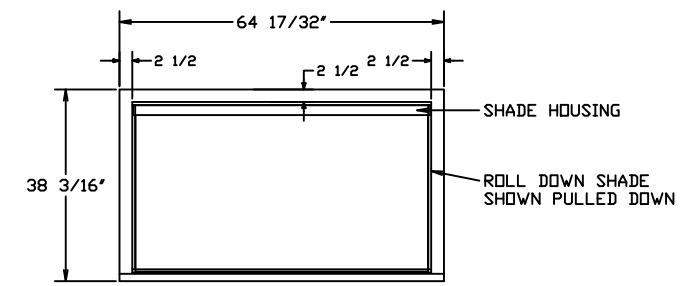

Rev - 1	
Rev - 2	

MASONRY OPENING - INTERIOR DETAIL

EXTERIOR ELEVATION

VERTICAL SECTION

INTERIOR ELEVATION

117 VOLT 20 AMP DUPLEX OUTLET

HAMILTON SAFE	
035V WINDOW U.L. LISTED SHOWN WITH SHADE	
Drawing Number : 96-691	Date : 11-16-12