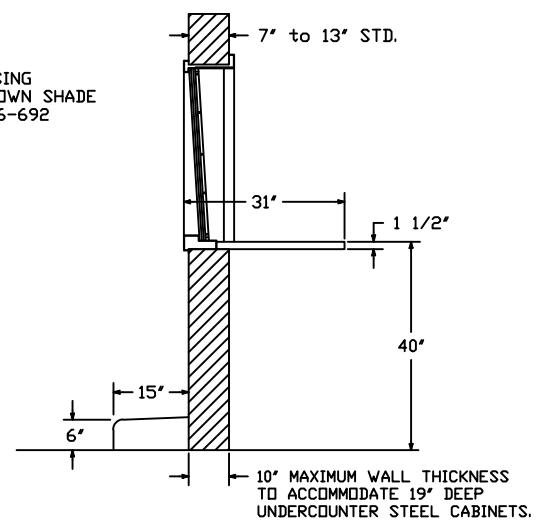

Rev - 1	
Rev - 2	

MASONRY OPENING - INTERIOR DETAIL

EXTERIOR ELEVATION

VERTICAL SECTION

INTERIOR ELEVATION

117 VOLT 20 AMP DUPLEX OUTLET

HAMILTON SAFE	
035V WINDOW U.L. LISTED SHOWN WITH SHADE	
Drawing Number : 96-691	Date : 11-16-12