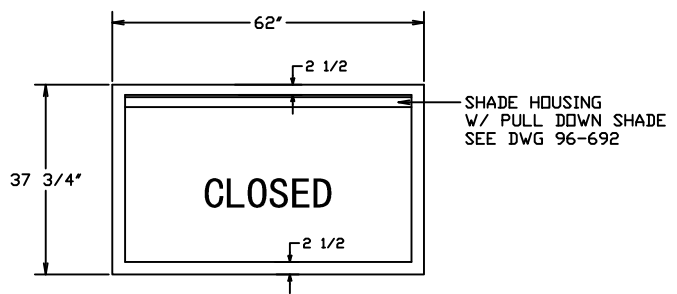

Rev - 1	
Rev - 2	

MASONRY OPENING - INTERIOR DETAIL

EXTERIOR ELEVATION

VERTICAL SECTION

INTERIOR ELEVATION

117 VOLT 20 AMP DUPLEX OUTLET

HAMILTON SAFE	
035V WINDOW U.L. LISTED SHOWN WITH SHADE	
Drawing Number : 96-691	Date : 11-16-12