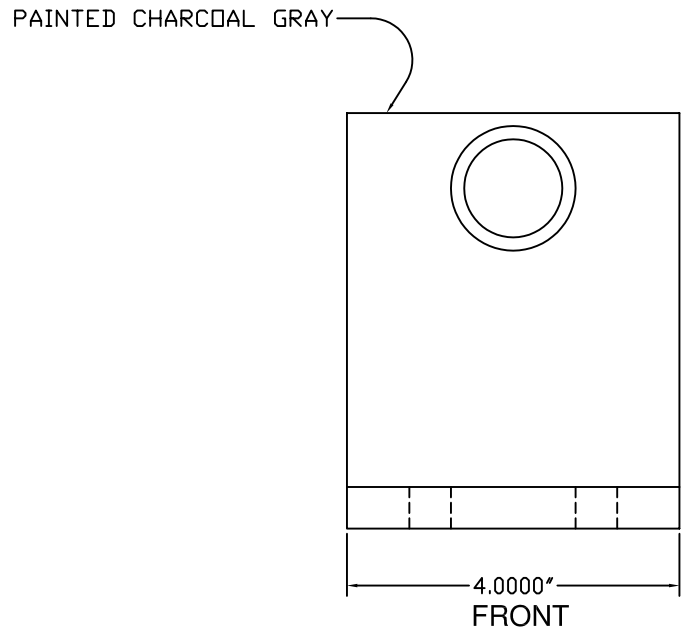

Rev - 1	
Rev - 2	

HAMILTON SAFE	
COMPOSITE CHEST DOOR STOP PAINTED FINISH	
Drawing Number : 95-989	Date : 11/10/05