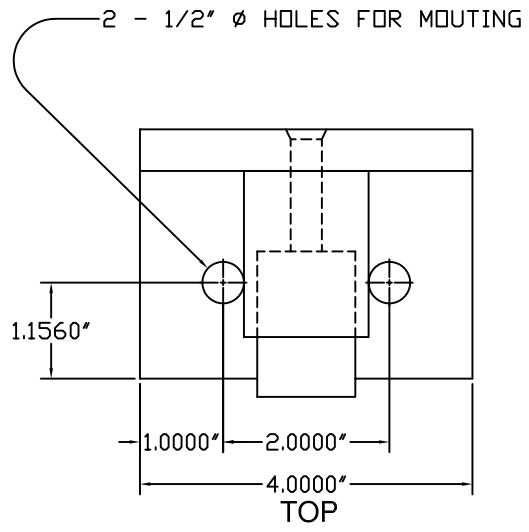

Rev - 1	
Rev - 2	

HAMILTON SAFE	
COMPOSITE CHEST DOOR STOP PAINTED FINISH	
Drawing Number : 95-989	Date : 11/10/05