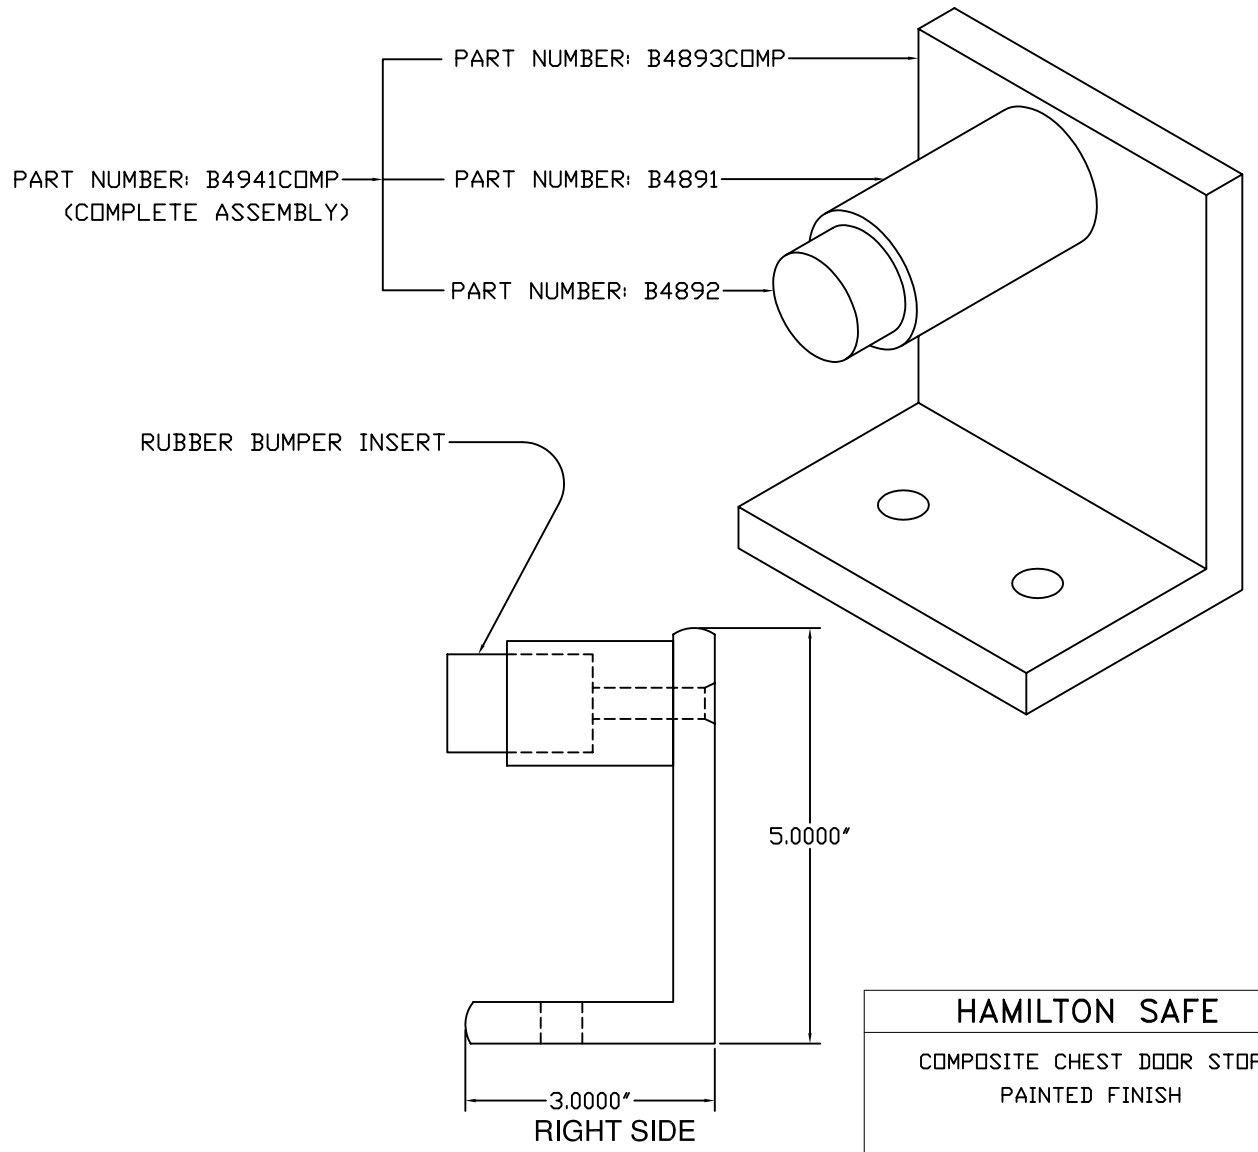

Rev - 1	
Rev - 2	

HAMILTON SAFE	
COMPOSITE CHEST DOOR STOP PAINTED FINISH	
Drawing Number : 95-989	Date : 11/10/05