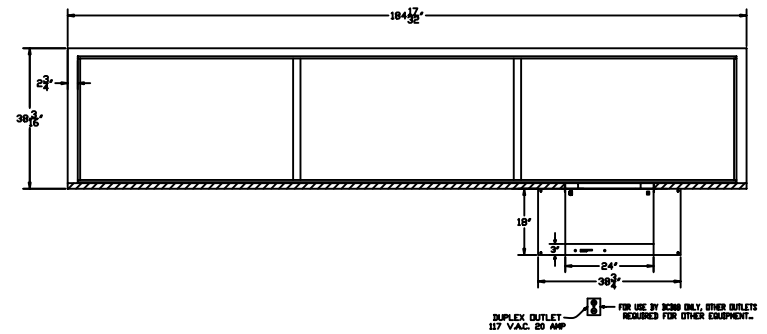

≡ POWER REQUIREMENTS ≡

117 V.A.C. 60 HZ
 18 AMP. WITH HEATER OPTION
 4 AMP. WITHOUT HEATER OPTION

HAMILTON SAFE

315D WINDOW WITH
 DCD18 DEAL DRAWER
 U.L. LISTED