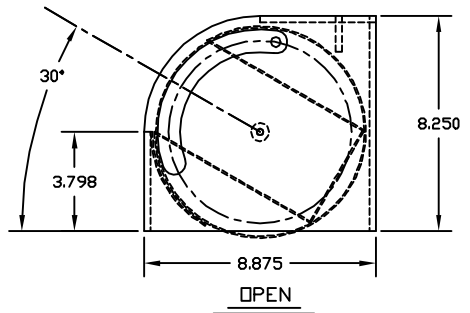

Rev - 1	
Rev - 2	

HAMILTON SAFE	
ROTARY HOPPER HEAD	
4'x16' OPENING FOR DEPOSIT	
WITH OUTSIDE HANDLE	
Drawing Number : 95-622	Date : 4-21-99