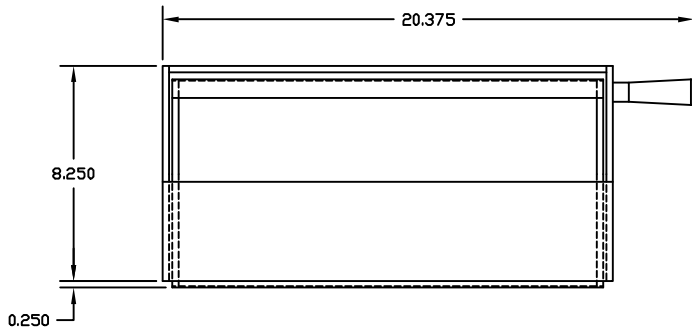

Rev - 1	
Rev - 2	

HAMILTON SAFE	
ROTARY HOPPER HEAD	
4'x16' OPENING FOR DEPOSIT	
WITH OUTSIDE HANDLE	
Drawing Number : 95-622	Date : 4-21-99