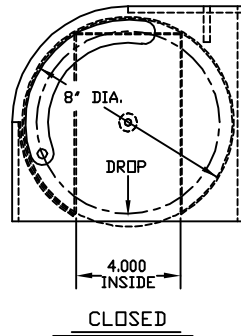

Rev - 1	
Rev - 2	

HAMILTON SAFE	
ROTARY HOPPER HEAD	
4'x16' OPENING FOR DEPOSIT	
WITH OUTSIDE HANDLE	
Drawing Number : 95-622	Date : 4-21-99