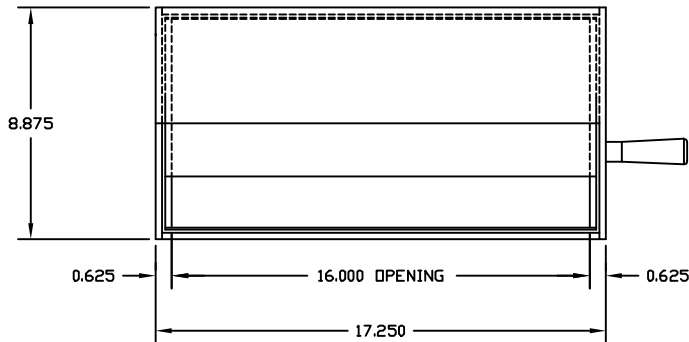

Rev - 1	
Rev - 2	

HAMILTON SAFE	
ROTARY HOPPER HEAD	
4'x16' OPENING FOR DEPOSIT	
WITH OUTSIDE HANDLE	
Drawing Number : 95-622	Date : 4-21-99