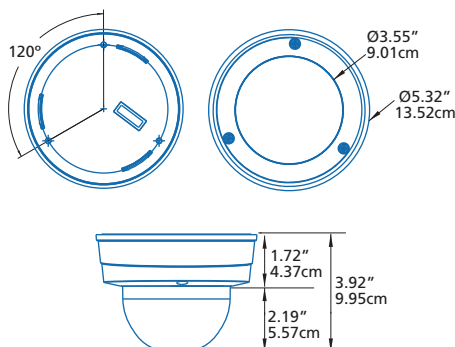

VIDEO STREAMING

The camera's support for H.264 compression technology results in up to 20 times the efficiency of comparable JPEG-based IP cameras. This enables the archiving of higher-quality video for longer periods of time, while significantly reducing bandwidth and storage costs. The MegaPX WDR MiniDome Z can stream at 30 fps at maximum resolution, and record video independently to an optional SD High Capacity (microSDHC) card or a Network Attached Storage (NAS) device. In addition, the camera can accommodate dual H.264 and M-JPEG streams simultaneously in real time to address different live or recording applications.