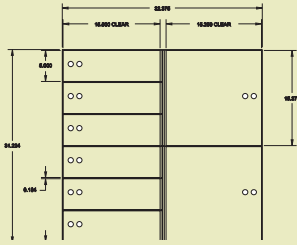

Model 6T-2S