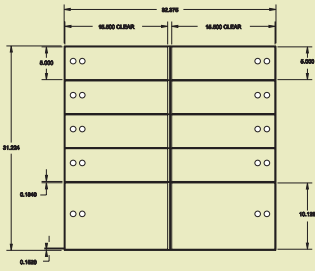

Model 8T-2S