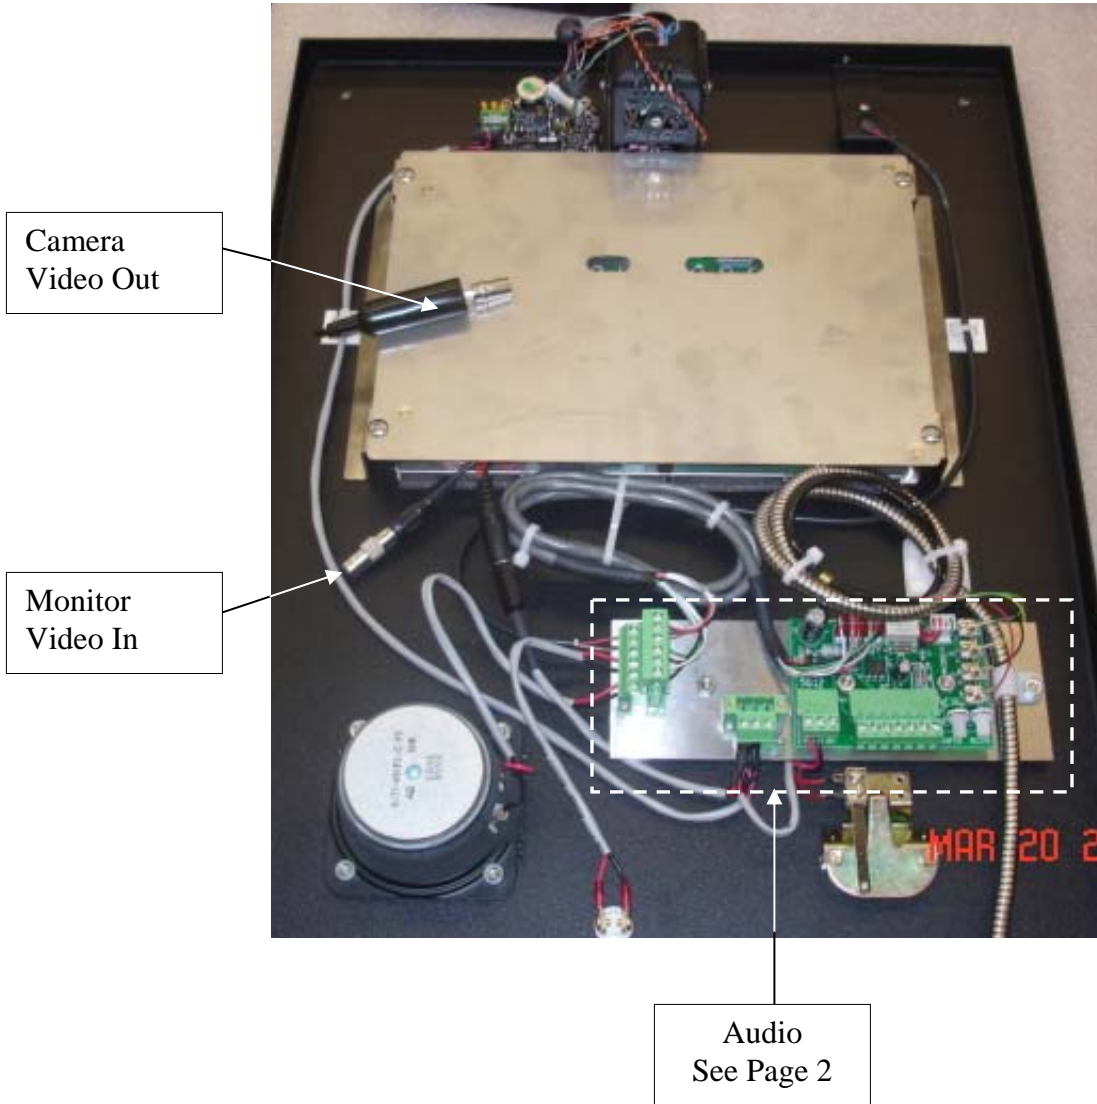

IRT4 Flat Panel Field Wire Connection

IRT4 Flat Panel Field Wire Connection

1 2 3

Power

- 1) 12 Volts DC +
- 2) 12 Volts DC -
- 3) Not Used

Audio Connection to Matrix