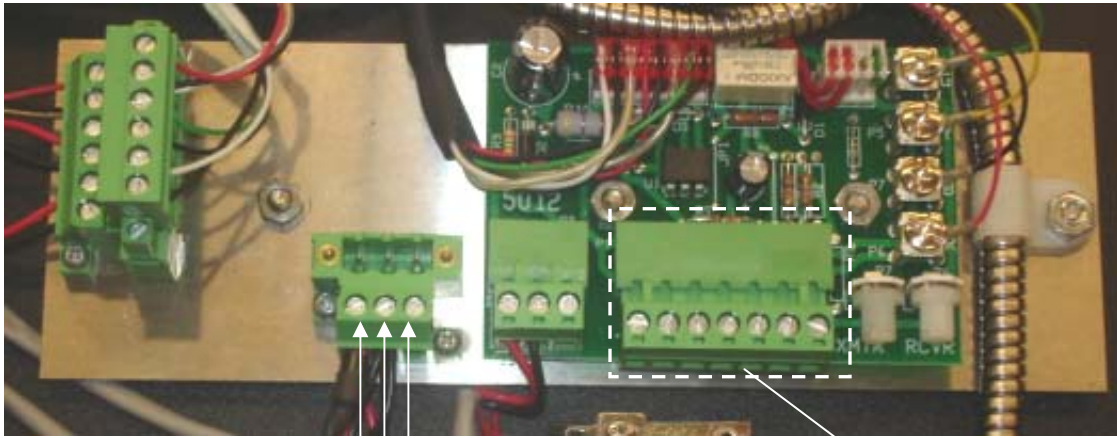

IRT4 Flat Panel Field Wire Connection

IRT4 Flat Panel Field Wire Connection

1 2 3

Power

- 1) 12 Volts DC +
- 2) 12 Volts DC -
- 3) Not Used

Audio Connection to Matrix