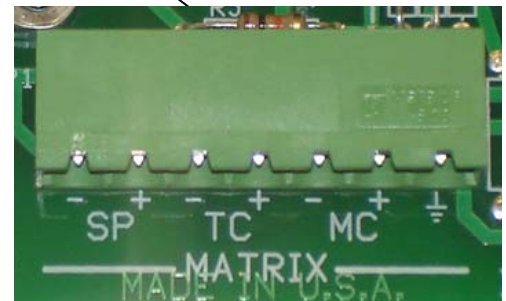

IRT4 Flat Panel Field Wire Connection

IRT4 Flat Panel Field Wire Connection

1 2 3

Power

- 1) 12 Volts DC +
- 2) 12 Volts DC -
- 3) Not Used

Audio Connection to Matrix