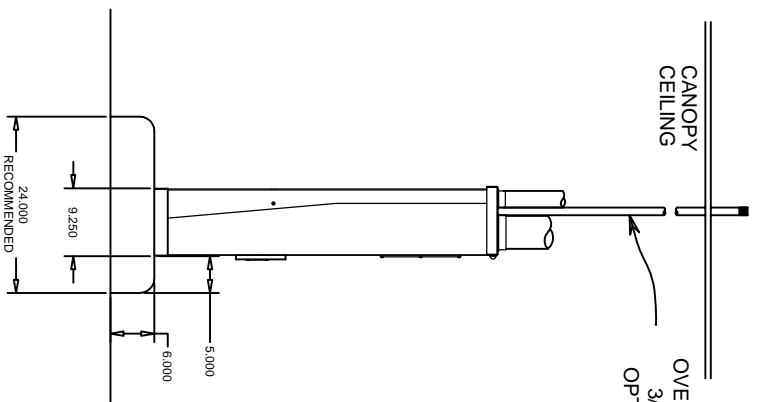

10/25/07	Rev - 1
5/10/10	Rev - 2

OVER HEAD CONDUIT ENTRY

CANOPY CEILING
OVERHEAD CONDUIT ENTRY
3/4" X 10" IMC CONDUIT
OPTIONAL KIT #B6051

LEFT SIDE ELEVATION
OVER HEAD CONDUIT

CONDUIT DETAIL
3 SYSTEMS SHOWN

CANOPY CEILING
OVERHEAD CONDUIT ENTRY
3/4" X 10" IMC CONDUIT
OPTIONAL KIT #B6051

FRONT ELEVATION

HAMILTON AIR

MODEL HA-45 UPSEND
CUSTOMER UNIT
with OVERHEAD ELECTRIC

Drawing Number: 99-1104 Date: 10/24/11