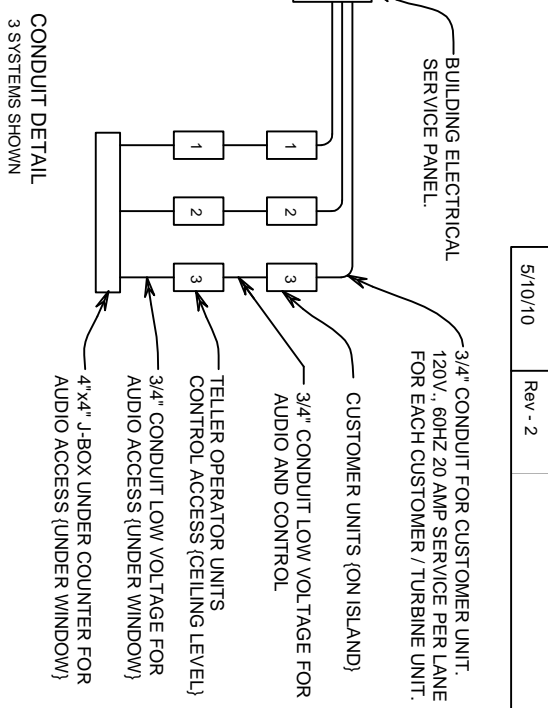

10/25/07	Rev - 1
5/10/10	Rev - 2

OVER HEAD CONDUIT ENTRY

CANOPY CEILING
OVERHEAD CONDUIT ENTRY
3/4" X 10" IMC CONDUIT
OPTIONAL KIT #B6051

LEFT SIDE ELEVATION
OVER HEAD CONDUIT

CONDUIT DETAIL
3 SYSTEMS SHOWN

CANOPY CEILING
OVERHEAD CONDUIT ENTRY
3/4" X 10" IMC CONDUIT
OPTIONAL KIT #B6051

FRONT ELEVATION

HAMILTON AIR

MODEL HA-45 UPSEND
CUSTOMER UNIT
with OVERHEAD ELECTRIC

Drawing Number: 99-1104 Date: 10/24/11