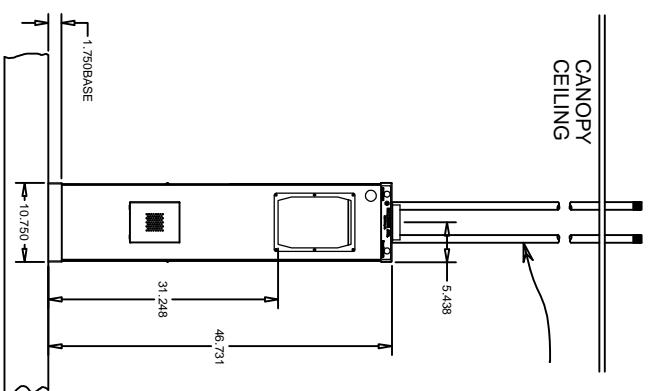

10/25/07	Rev - 1
5/10/10	Rev - 2

OVER HEAD CONDUIT ENTRY

CANOPY CEILING
OVERHEAD CONDUIT ENTRY
3/4" X 10" IMC CONDUIT
OPTIONAL KIT #B6051

LEFT SIDE ELEVATION
OVER HEAD CONDUIT

CONDUIT DETAIL
3 SYSTEMS SHOWN

CANOPY CEILING
OVERHEAD CONDUIT ENTRY
3/4" X 10" IMC CONDUIT
OPTIONAL KIT #B6051

FRONT ELEVATION

HAMILTON AIR

MODEL HA-45 UPSEND
CUSTOMER UNIT
with OVERHEAD ELECTRIC

Drawing Number: 99-1104 Date: 10/24/11