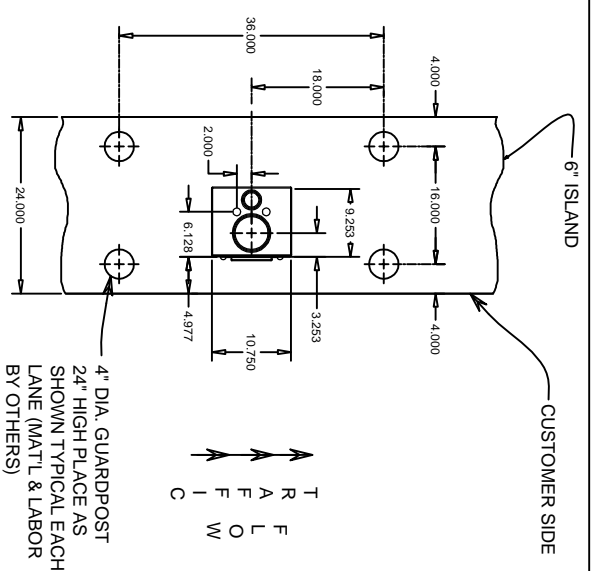

10/25/07	Rev - 1
5/10/10	Rev - 2

OVER HEAD CONDUIT ENTRY

CANOPY CEILING
OVERHEAD CONDUIT ENTRY
3/4" X 10" IMC CONDUIT
OPTIONAL KIT #B6051

LEFT SIDE ELEVATION
OVER HEAD CONDUIT

CONDUIT DETAIL
3 SYSTEMS SHOWN

CANOPY CEILING
OVERHEAD CONDUIT ENTRY
3/4" X 10" IMC CONDUIT
OPTIONAL KIT #B6051

FRONT ELEVATION

HAMILTON AIR

MODEL HA-45 UPSEND
CUSTOMER UNIT
with OVERHEAD ELECTRIC

Drawing Number: 99-1104 Date: 10/24/11