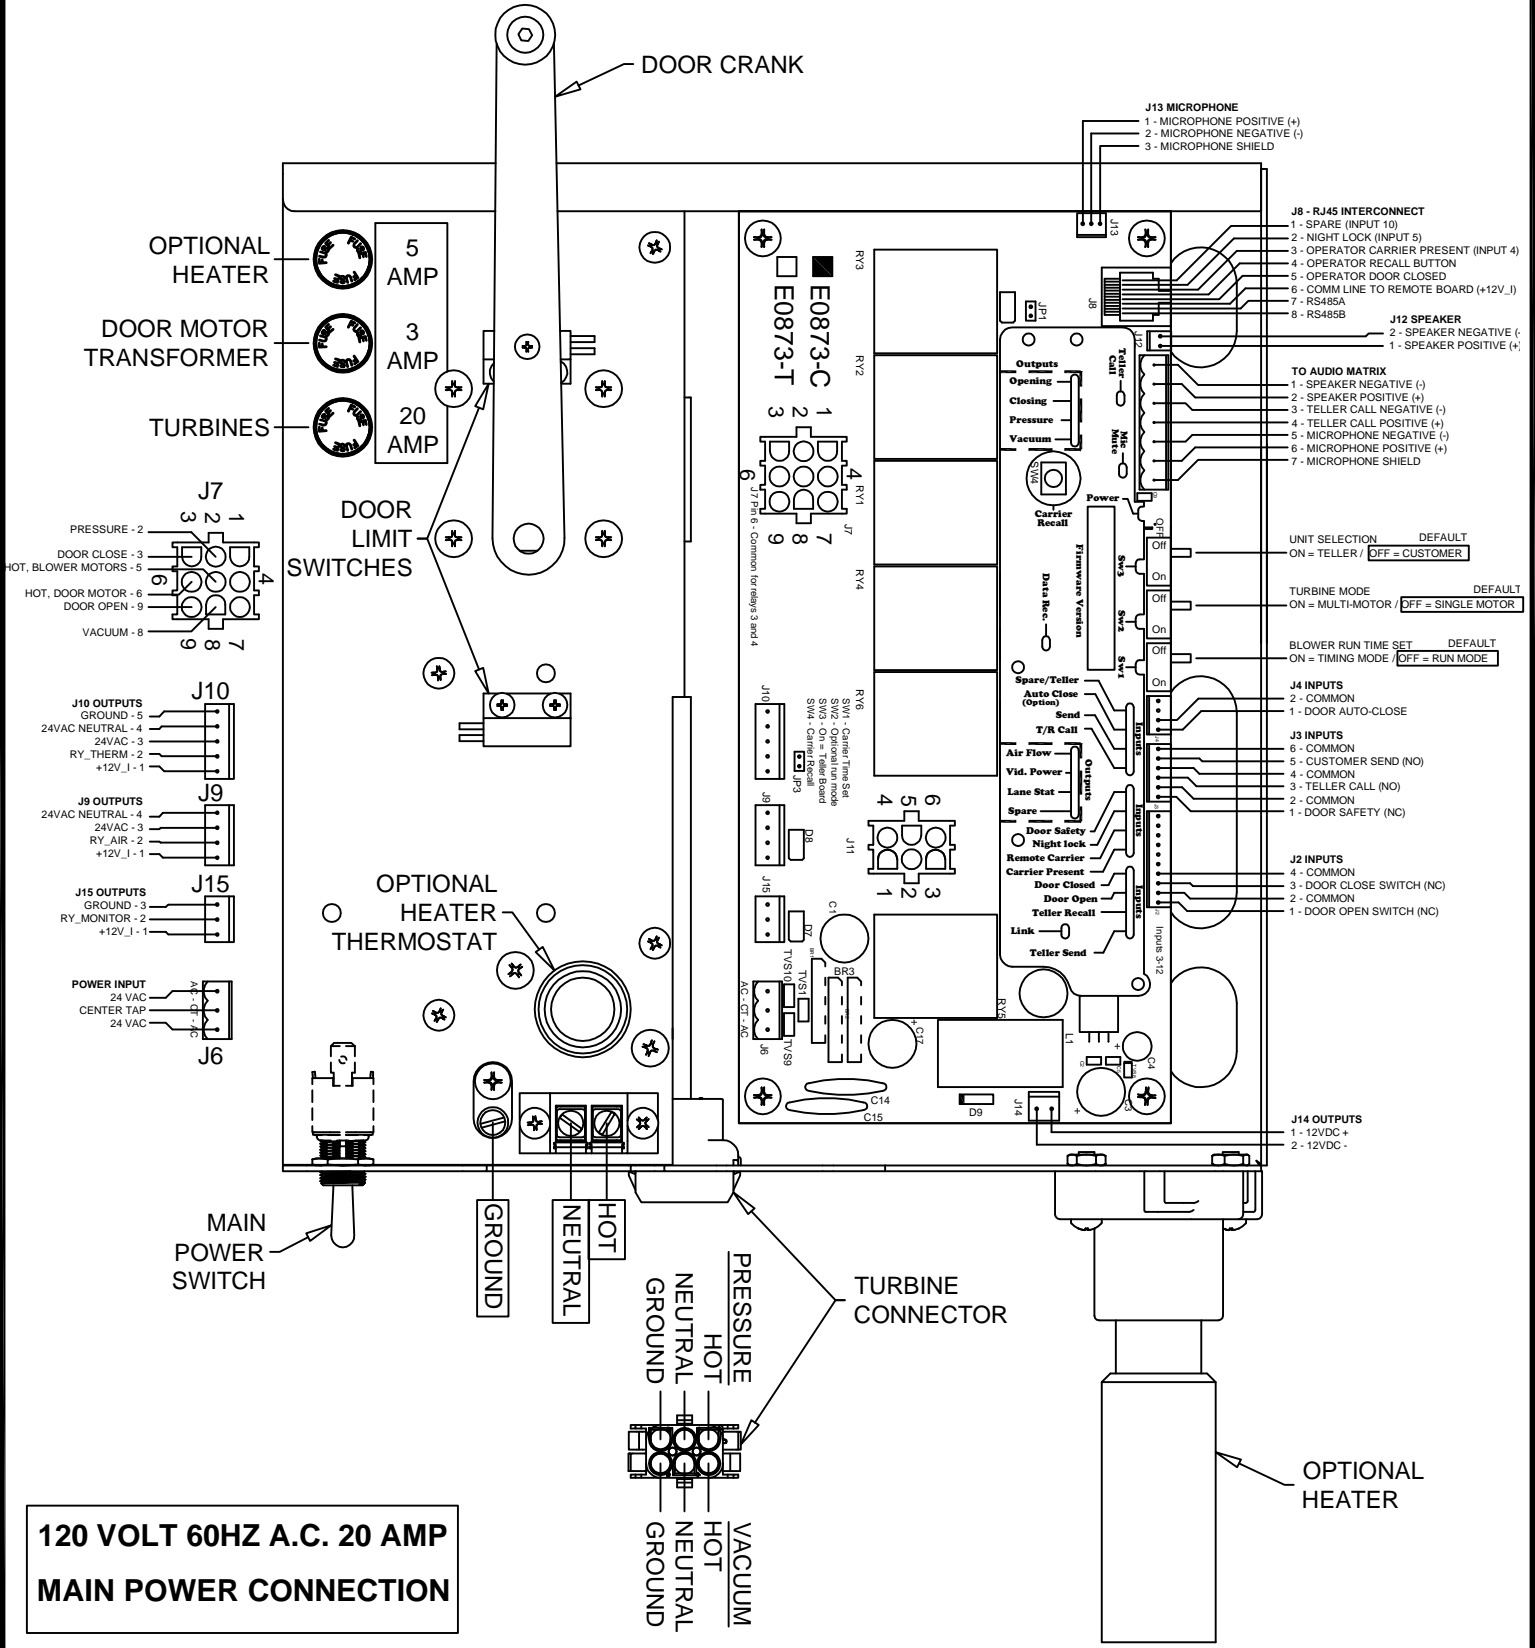

**120 VOLT 60HZ A.C. 20 AMP
MAIN POWER CONNECTION**

WARNING
FOR CONTINUED PROTECTION AGAINST
FIRE HAZARD, REPLACE ONLY WITH THE
SAME TYPE AND RATING FUSES.

HAMILTON AIR
Made in U.S.A.
HA1000-XLR

DOC. #08-379

**120 VOLT 60HZ A.C. 20 AMP
MAIN POWER CONNECTION**